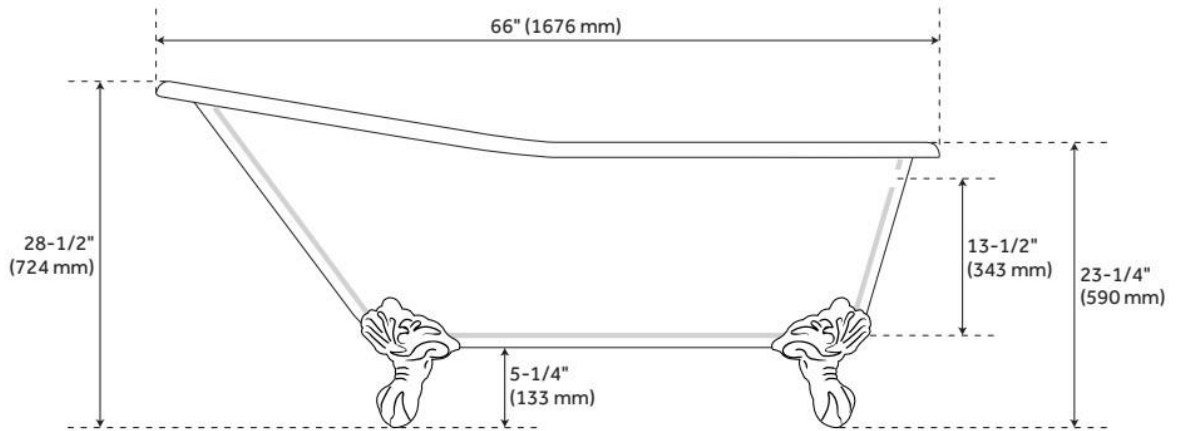

66" GOODWIN CAST IRON SLIPPER CLAWFOOT TUB - ROLLED RIM - IMPERIAL FEET

SKU: 946165-66-RR

Code: SH307103, SH475709, SH307104, SH475710, SH307105, SH475711, SH307106, SH475712, SH307107, SH475713, SH445008, SH475976, SH445011, SH475977

REVISED 6/24/2024