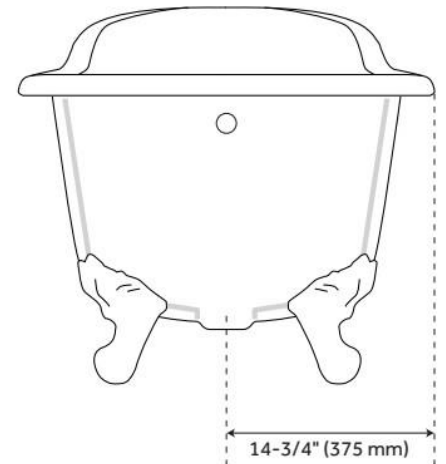

66" GOODWIN CAST IRON SLIPPER CLAWFOOT TUB - ROLLED RIM - IMPERIAL FEET

SKU: 946165-66-RR

Code: SH307103, SH475709, SH307104, SH475710, SH307105, SH475711, SH307106, SH475712, SH307107, SH475713, SH445008, SH475976, SH445011, SH475977

REVISED 6/24/2024