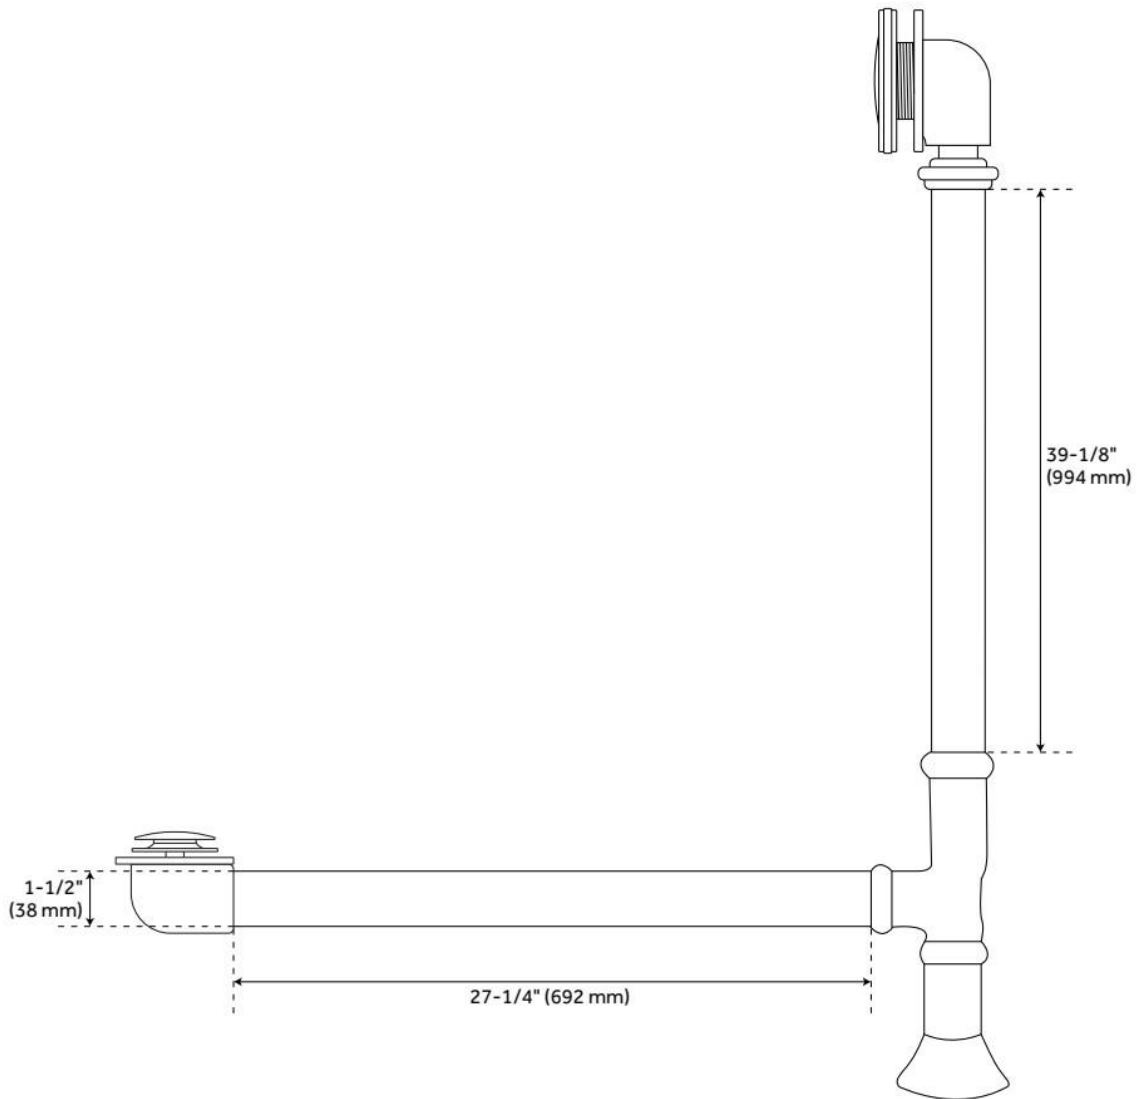

## FEATURES

Tub Material: Cast Iron

Product Finish: White

Shape: Oval

Tub Drain Placement: End

Drain Included: Optional

Water Depth to Overflow: 13-1/2"

Water Capacity (Gallons): 39

## FEATURES

LISTED ID: 510721, 510720, 510729, 510724

- Product is a Signature Hardware exclusive design.
- Overflow head swivels for use on most tubs, including those with a slanted wall.
- Adjustable overflow can be used on double wall tubs.
- Made from solid brass materials.
- 1-5/16" Thread length dimensions: 27-1/4" L drain pipe, 39-1/8" H overflow pipe. Accommodates tub walls up to 7/8" thick at overflow.
- 2-3/8" thread length dimensions: 27-1/4" L drain pipe, 39-1/8" H overflow pipe. Accommodates tub walls up to 1-3/4" thick at overflow.
- 2-15/16" thread length dimensions: 27-1/4" L drain pipe, 39-1/8" H overflow pipe. Accommodates tub walls up to 2-1/2" thick at overflow.
- 3-11/16" thread length dimensions: 27-1/4" L drain pipe, 39-1/8" H overflow pipe. Accommodates tub walls up to 3-3/8" thick at overflow.
- 4-1/4" thread length dimensions: 27-1/4" L drain pipe, 39-1/8" H overflow pipe. Accommodates tub walls up to 3-3/4" thick at overflow.

# EXTENDED POP-UP TUB DRAIN - SWIVEL HEAD - DAISY WHEEL OVERFLOW - 1-1/2" TUBING

SKU: 946608

Code: SH439810, SH439814, SH438544, SH438550, SH439809, SH439797, SH439791, SH439804, SH439800, SH439818, SH439793, SH438545, SH438546, SH439817, SH439803, SH439799, SH439815, SH439801, SH439792, SH439802, SH439806, SH438547, SH439795, SH439819, SH439811, SH439812, SH438548, SH439808, SH439805, SH439796, SH439794, SH438549, SH439813, SH439807, SH439816