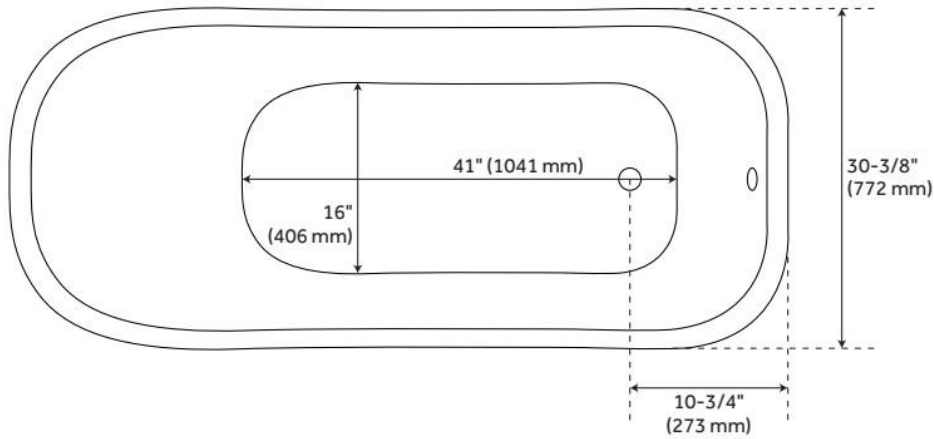

66" GOODWIN CAST IRON SLIPPER CLAWFOOT TUB - ROLLED RIM - IMPERIAL FEET

SKU: 946165-66-RR

Code: SH307103, SH475709, SH307104, SH475710, SH307105, SH475711, SH307106, SH475712, SH307107, SH475713, SH445008, SH475976, SH445011, SH475977

REVISED 6/24/2024