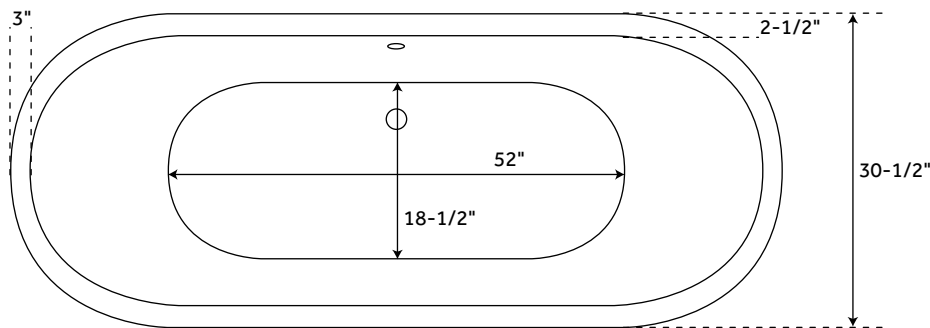

72" LENA

CAST IRON CLAWFOOT TUB - MONARCH IMPERIAL FEET

SKU: 931045

FEATURES

Design: Traditional
Overflow Hole: Yes
Shape: Oval
Material: Cast Iron
Length: 72"
Width: 30-1/2"
Height: 28-1/2"
Tub Interior Length: 54"
Tub Interior Width: 18-1/2"
Water Depth to Rim: 18"
Water Depth To Overflow: 14"
Exterior Treatment:
Hand-Smoothed Painted
Interior Treatment: White Porcelain Enamel
Feet Type: Imperial
Feet Material: Cast Iron
Drain Placement: Offset
Faucet Drillings: Roll Top - No Drillings
Water Capacity (Gallons): 54
Tub Weight Uncrated (lbs): 411
Tub Weight Crated (lbs): 521