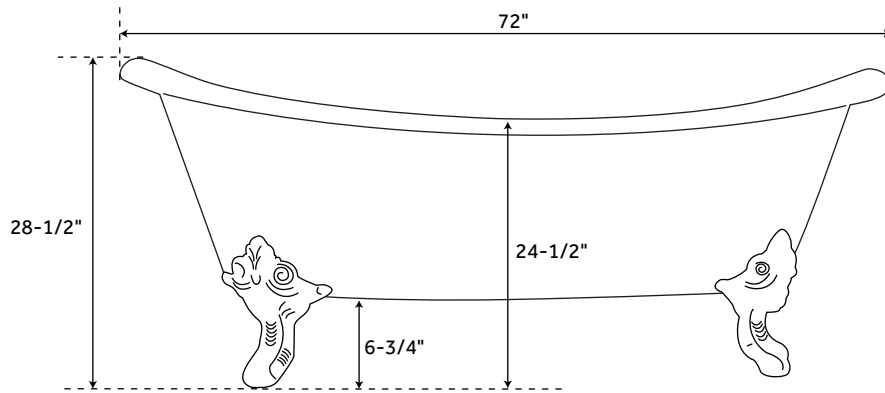

72" LENA

CAST IRON CLAWFOOT TUB - MONARCH IMPERIAL FEET

SKU: 931045

FEATURES

Design: Traditional
Overflow Hole: Yes
Shape: Oval
Material: Cast Iron
Length: 72"
Width: 30-1/2"
Height: 28-1/2"
Tub Interior Length: 54"
Tub Interior Width: 18-1/2"
Water Depth to Rim: 18"
Water Depth To Overflow: 14"
Exterior Treatment:
Hand-Smoothed Painted
Interior Treatment: White Porcelain Enamel
Feet Type: Imperial
Feet Material: Cast Iron
Drain Placement: Offset
Faucet Drillings: Roll Top - No Drillings
Water Capacity (Gallons): 54
Tub Weight Uncrated (lbs): 411
Tub Weight Crated (lbs): 521