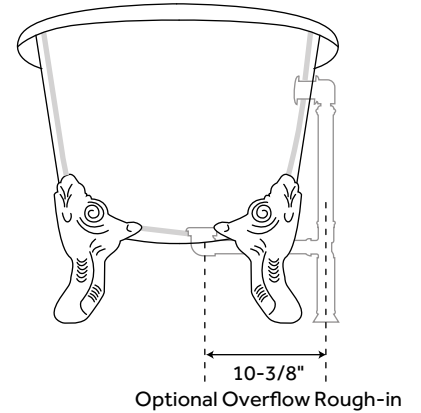

72" LENA

CAST IRON CLAWFOOT TUB - MONARCH IMPERIAL FEET

SKU: 931045

FEATURES

Design: Traditional
Overflow Hole: Yes
Shape: Oval
Material: Cast Iron
Length: 72"
Width: 30-1/2"
Height: 28-1/2"
Tub Interior Length: 54"
Tub Interior Width: 18-1/2"
Water Depth to Rim: 18"
Water Depth To Overflow: 14"
Exterior Treatment:
Hand-Smoothed Painted
Interior Treatment: White Porcelain Enamel
Feet Type: Imperial
Feet Material: Cast Iron
Drain Placement: Offset
Faucet Drillings: Roll Top - No Drillings
Water Capacity (Gallons): 54
Tub Weight Uncrated (lbs): 411
Tub Weight Crated (lbs): 521