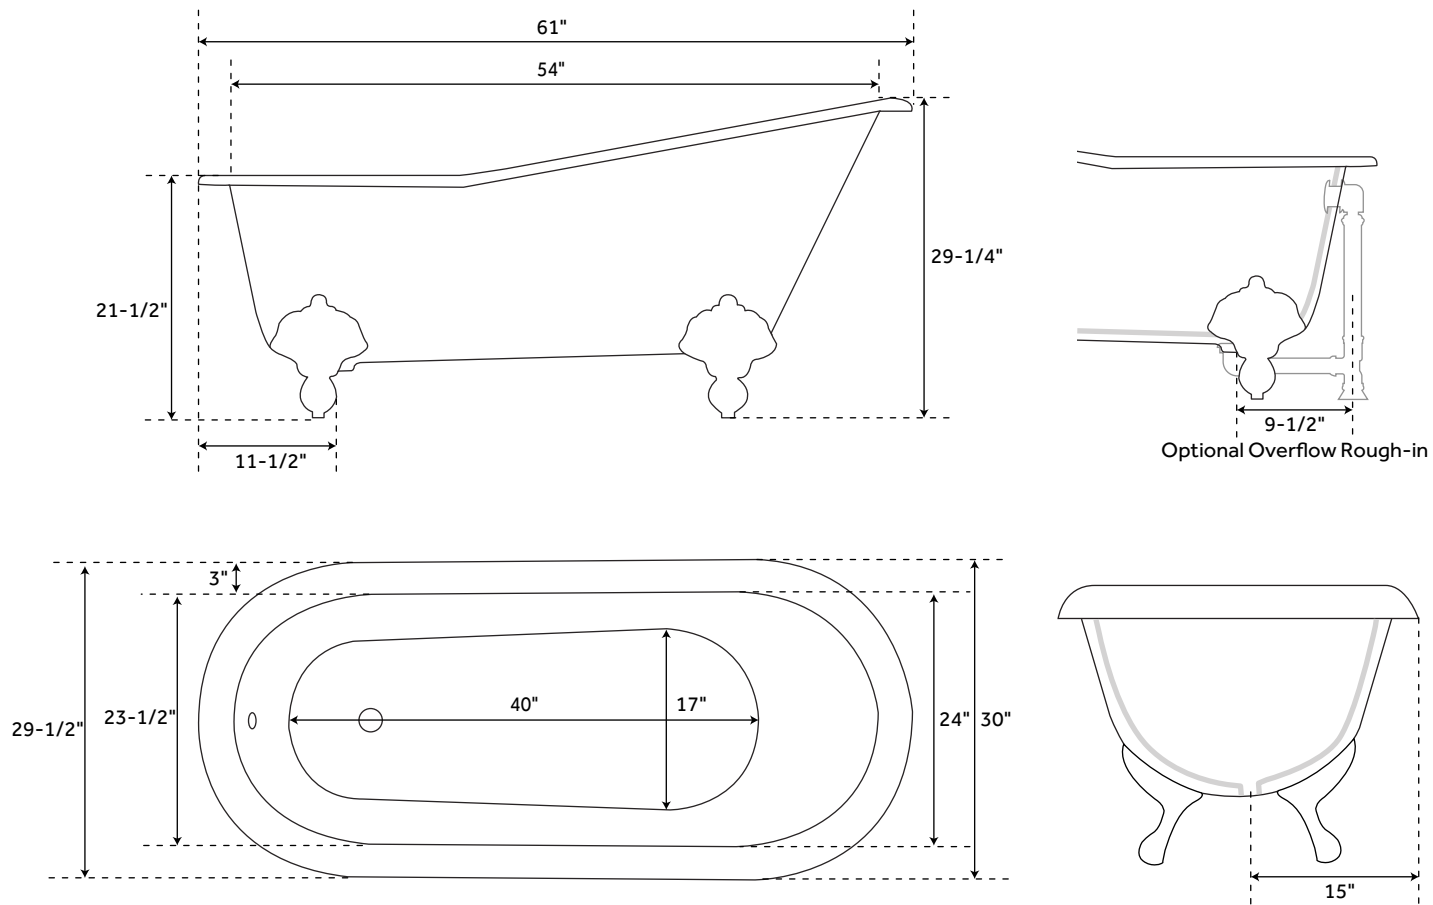

61" CALLAWAY

CAST IRON SLIPPER CLAWFOOT TUB - BALL & CLAW FEET

SKU: 900462

FEATURES

- Design: Traditional
- Overflow Hole: Yes
- Material: Cast Iron
- Length: 61"
- Width: 30"
- Height: 29-1/4"
- Tub Interior Length: 40"
- Tub Interior Width: 17"
- Water Depth to Rim: 17"
- Water Depth To Overflow: 13-1/2"
- Exterior Treatment: Hand-Smoothed Painted White
- Interior Treatment: White Porcelain Enamel
- Feet Type: Ball & Claw
- Feet Material: Solid Brass
- Drain Placement: End
- Water Capacity (Gallons): 45
- Built-In Adjusters: Yes
- Tub Weight Uncrated (lbs): 285
- Tub Weight Crated (lbs): 395

SIGNATURE HARDWARE LIFETIME WARRANTY

See website for warranty information

All measurements are approximate. Measurements may vary +/- 1/2".

REVISED 07/27/2020