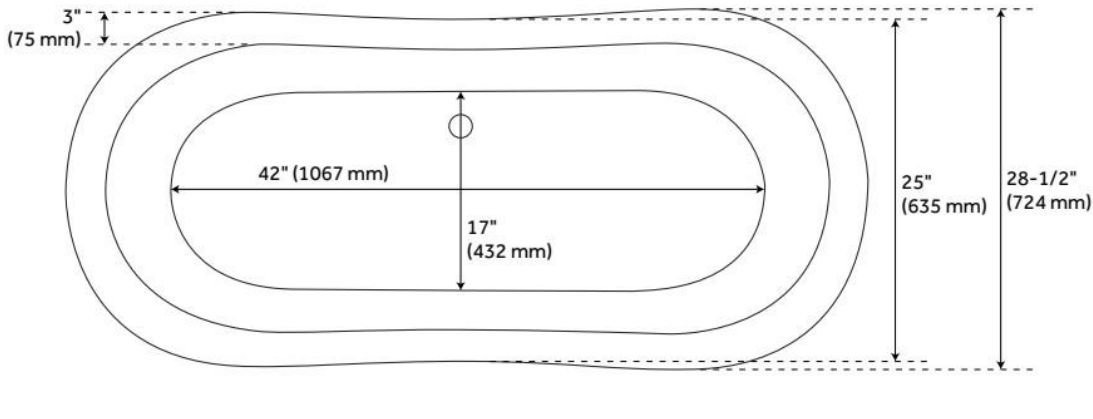

69" ROSALIND ACRYLIC CLAWFOOT TUB - ROLL TOP - IMPERIAL FEET

SKU: 946174-69-RR

Code: SH475767, SH475769, SH475771, SH475773, SH480136, SH480133, SH480141, SH480132

REVISED 6/19/2024