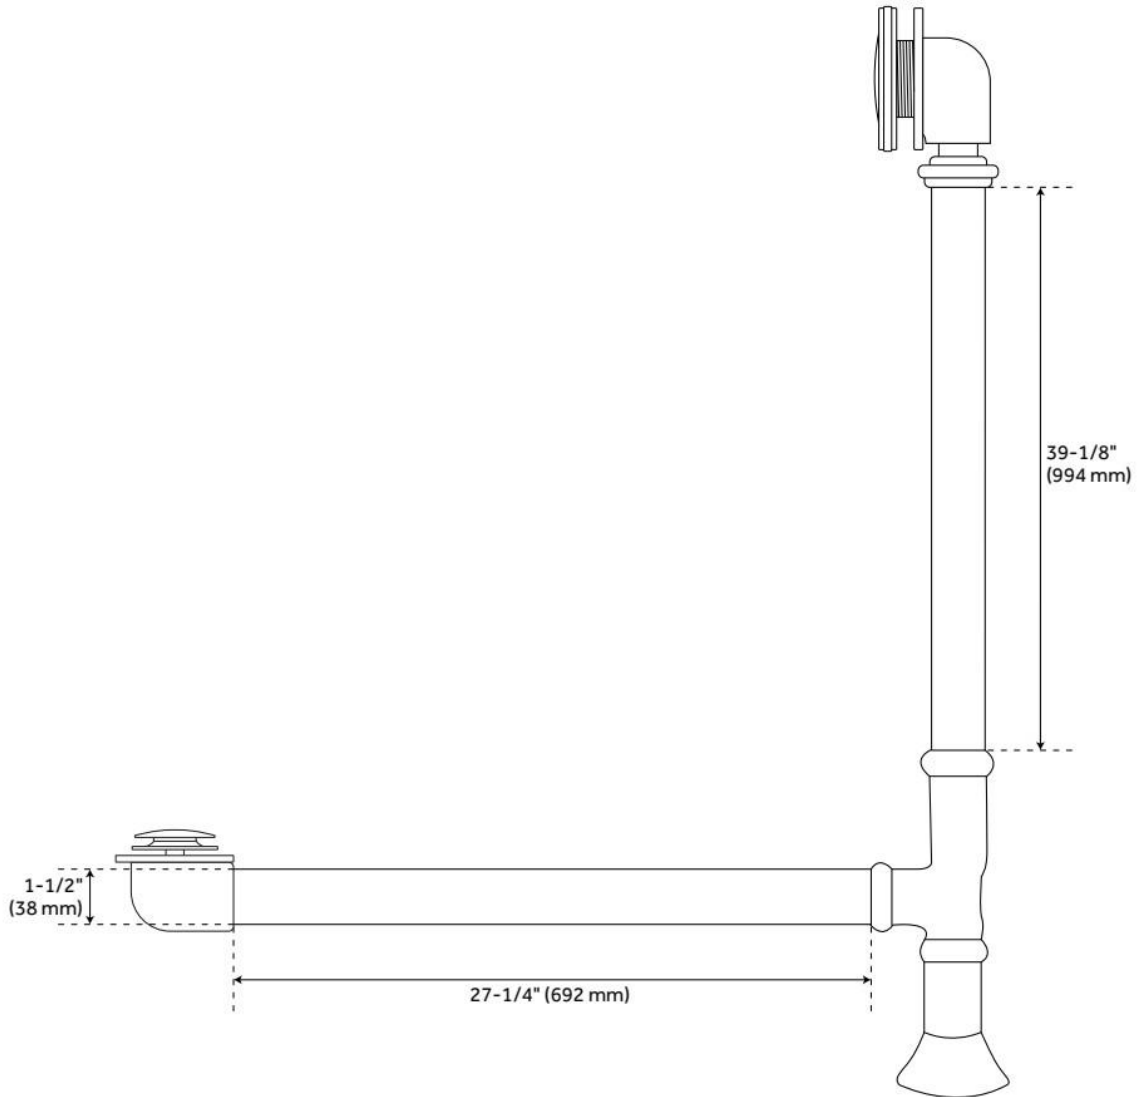

69" ROSALIND ACRYLIC CLAWFOOT TUB - ROLL TOP - IMPERIAL FEET

SKU: 946174-69-RR

Code: SH475767, SH475769, SH475771, SH475773, SH480136, SH480133, SH480141, SH480132

FEATURES

Tub Material: Acrylic
Product Finish: White
Shape: Oval
Tub Drain Placement: Offset
Drain Included: Optional
Water Depth to Overflow: 14"
Water Capacity (Gallons): 46.76
Built-In Adjusters: Yes
Tub Weight Uncrated (lbs): 125
Optional Accessory: 428473

FEATURES

LISTED ID: 510721, 510720, 510729, 510724

- Product is a Signature Hardware exclusive design.
- Overflow head swivels for use on most tubs, including those with a slanted wall.
- Adjustable overflow can be used on double wall tubs.
- Made from solid brass materials.
- 1-5/16" Thread length dimensions: 27-1/4" L drain pipe, 39-1/8" H overflow pipe. Accommodates tub walls up to 7/8" thick at overflow.
- 2-3/8" thread length dimensions: 27-1/4" L drain pipe, 39-1/8" H overflow pipe. Accommodates tub walls up to 1-3/4" thick at overflow.
- 2-15/16" thread length dimensions: 27-1/4" L drain pipe, 39-1/8" H overflow pipe. Accommodates tub walls up to 2-1/2" thick at overflow.
- 3-11/16" thread length dimensions: 27-1/4" L drain pipe, 39-1/8" H overflow pipe. Accommodates tub walls up to 3-3/8" thick at overflow.
- 4-1/4" thread length dimensions: 27-1/4" L drain pipe, 39-1/8" H overflow pipe. Accommodates tub walls up to 3-3/4" thick at overflow.

REVISED 6/17/2024

EXTENDED POP-UP TUB DRAIN - SWIVEL HEAD - DAISY WHEEL OVERFLOW - 1-1/2" TUBING

SKU: 946608

Code: SH439810, SH439814, SH438544, SH438550, SH439809, SH439797, SH439791, SH439804, SH439800, SH439818, SH439793, SH438545, SH438546, SH439817, SH439803, SH439799, SH439815, SH439801, SH439792, SH439802, SH439806, SH438547, SH439795, SH439819, SH439811, SH439812, SH438548, SH439808, SH439805, SH439796, SH439794, SH438549, SH439813, SH439807, SH439816