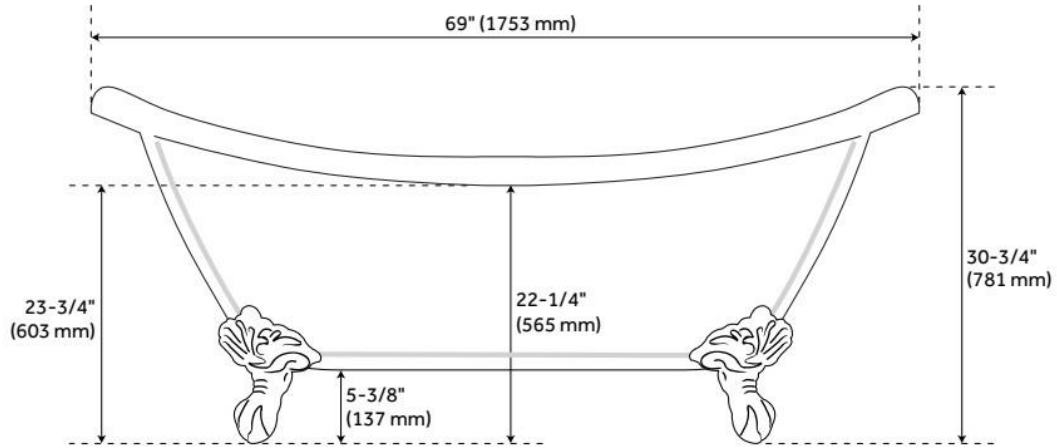

69" ROSALIND ACRYLIC CLAWFOOT TUB - ROLL TOP - IMPERIAL FEET

SKU: 946174-69-RR

Code: SH475767, SH475769, SH475771, SH475773, SH480136, SH480133, SH480141, SH480132

FEATURES

Tub Material: Acrylic
Product Finish: White
Shape: Oval
Tub Drain Placement: Offset
Drain Included: Optional
Water Depth to Overflow: 14"
Water Capacity (Gallons): 46.76
Built-In Adjusters: Yes
Tub Weight Uncrated (lbs): 125
Optional Accessory: 428473

LISTED ID: 510724, 510721, SH112088WH

ADDITIONAL FEATURES

- All dimensions are ($\pm 1/2$ ").
- Formed of two acrylic sheets, partially filled with fiberglass and resin for added durability.

REVISED 6/19/2024

69" ROSALIND ACRYLIC CLAWFOOT TUB - ROLL TOP - IMPERIAL FEET

SKU: 946174-69-RR

Code: SH475767, SH475769, SH475771, SH475773, SH480136, SH480133, SH480141, SH480132

REVISED 6/19/2024

EXTENDED POP-UP TUB DRAIN - SWIVEL HEAD - DAISY WHEEL OVERFLOW - 1-1/2" TUBING

FEATURES

LISTED ID: 510721, 510720, 510729, 510724

- Product is a Signature Hardware exclusive design.
- Overflow head swivels for use on most tubs, including those with a slanted wall.
- Adjustable overflow can be used on double wall tubs.
- Made from solid brass materials.
- 1-5/16" Thread length dimensions: 27-1/4" L drain pipe, 39-1/8" H overflow pipe. Accommodates tub walls up to 7/8" thick at overflow.
- 2-3/8" thread length dimensions: 27-1/4" L drain pipe, 39-1/8" H overflow pipe. Accommodates tub walls up to 1-3/4" thick at overflow.
- 2-15/16" thread length dimensions: 27-1/4" L drain pipe, 39-1/8" H overflow pipe. Accommodates tub walls up to 2-1/2" thick at overflow.
- 3-11/16" thread length dimensions: 27-1/4" L drain pipe, 39-1/8" H overflow pipe. Accommodates tub walls up to 3-3/8" thick at overflow.
- 4-1/4" thread length dimensions: 27-1/4" L drain pipe, 39-1/8" H overflow pipe. Accommodates tub walls up to 3-3/4" thick at overflow.