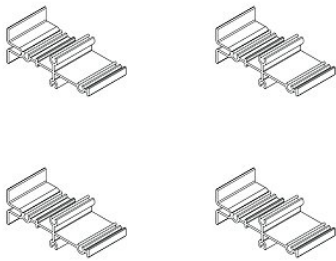

## Cabinet Ganging Kits

---

# Cabinet Ganging Kits Cabinet Ganging Kit Accessories

**Your Configuration:**

**Model Number: P2RMGKIT**

**Style:** Cabinet Ganging Kit

Cabinet Ganging Kit P2RMGKIT

Showing: Cabinet Ganging Kit: hardware required for installing 2 or 3 cabinets side-by-side. Includes hardware to gang on both sides of a cabinet (can gang 3 cabinets together from one ganging kit). For M Series Reserve and PL PORTRAY 20", 26", 30", 36", 40" and 48" H Cabinets