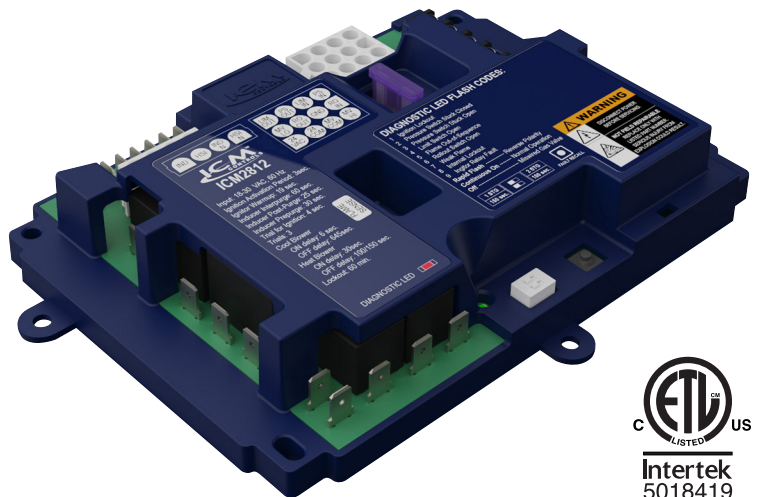

ICM2812 FURNACE CONTROL MODULE

Features

- Hot Surface Ignition (HSI) control board
- Microprocessor-based
- Monitors timing, trial for ignition, system switches, flame sensing and lockout
- 100% lockout safety feature
- Compatible with LP or Natural Gas
- LED indication for status and fault codes to aid in troubleshooting

Quality Built to the Highest Standards

- *Conforms to UL STDs 60730-1 and 60730-2-5.*
- *Certified to CSA STD E60730-1 and CSA STD C22.2#60730-2-5*
- *Manufactured in a state of the art vertically integrated ISO9001:2015 facility*
- *Form, fit and functional design for wire to wire replacement*
- *Redundant Gas valve design conforms to ANSI Z21.20*
- *Circuit board design incorporates double sided, plated, through-hole construction for high reliability*

Specifications

Electrical

- **Control voltage:** 24 VAC (18-30 VAC)
- **Line voltage:** 120 VAC
- **Operating temperature:** -40° to 175°F (-40° to 80°C)
- **HSI Hot Surface Ignitor:** 6 amp @ 120 VAC
- **Gas Valve:** 1.5 amp @ 24 VAC
- **Inducer draft motor:** 2.2 FLA @ 120 VAC
- **Blower motor:** 14.5 FLA @ 120 VAC

Environmental

- **Operating Temp Range:** -40° to 176°F (-40° to 80°C)
- **Humidity Range:** 5 to 95% relative humidity (non-condensing)

Replaces

The **ICM2812** is a universal board only replacement for the White-Rodgers 50M56U-843 and more than 150 competitive part numbers. Download the ICM Controls app for full cross reference information.