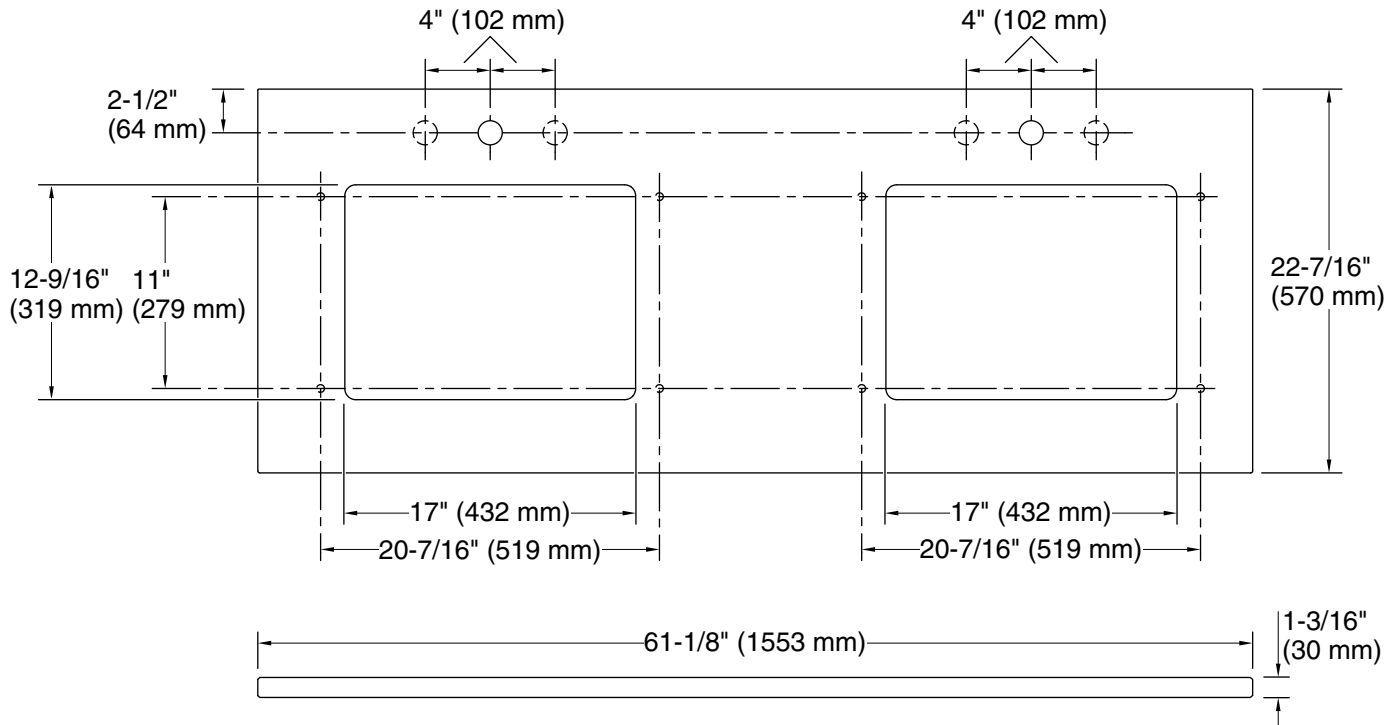

Silestone® quartz 61" vanity top with rectangle cutouts K-28258

Features

- Designed for use with compatible 60" (1524 mm) KOHLER® vanities (sold separately).
- Available in many classic and warm neutral tones to work seamlessly in any decor.
- Pairs beautifully with select KOHLER® and Artist Editions® sinks for a complete solution.
- ½" (12.7 mm) countertop overhang per side.
- Flat, square edges give a crisp, finished look.
- Optional side and backsplashes available (sold separately).
- This product is covered under the Silestone® 25-Year Limited Warranty.

Material

- Silestone® quartz.
- Silestone® quartz.

Installation

- Vanity top.
- Single faucet hole with pilot holes for optional 8" (203 mm) widespread faucet configuration.

Recommended Products/Accessories

Color	Code	Description
	ESR	ET Serena
	EMQ	ET Marquina
	EST	ET Statuario
	MMW	Miami White
	IBZ	

Silestone® quartz 61" vanity top with rectangle cutouts
K-28258

Technical Information

All product dimensions are nominal.

Installation: Vanity top/ITB

Number of deck holes: 1

Notes

Install this product according to the installation instructions.