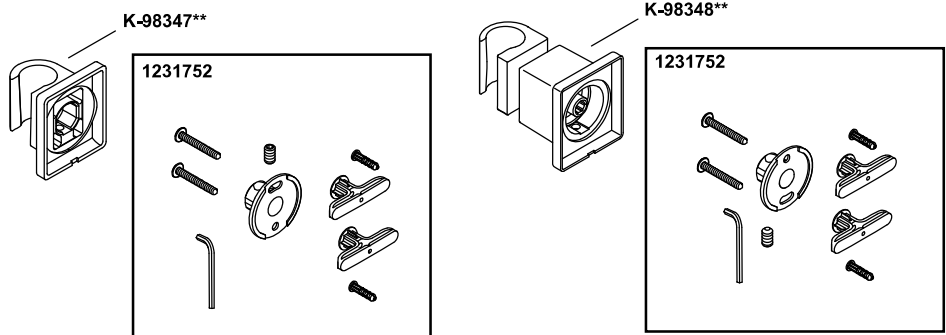

Awaken®

Wall-mount supply elbow with check valve K-98351-CP

Supply Adapter	A
1229031	0-1/2" (0 mm - 13 mm)
1247986	5/16"-13/16" (8 mm - 21 mm)
1247985	13/16" - 1-5/16" (21 mm - 33 mm)
1247984	1-5/16" - 1-13/16" (33 mm - 46 mm)
1218069 (Included)	1-13/16" - 2-5/16" (46 mm - 59 mm)
1218070	2-5/16" - 2-13/16" (59 mm - 71 mm)
1218071	2-13/16" - 3-5/16" (71 mm - 84 mm)