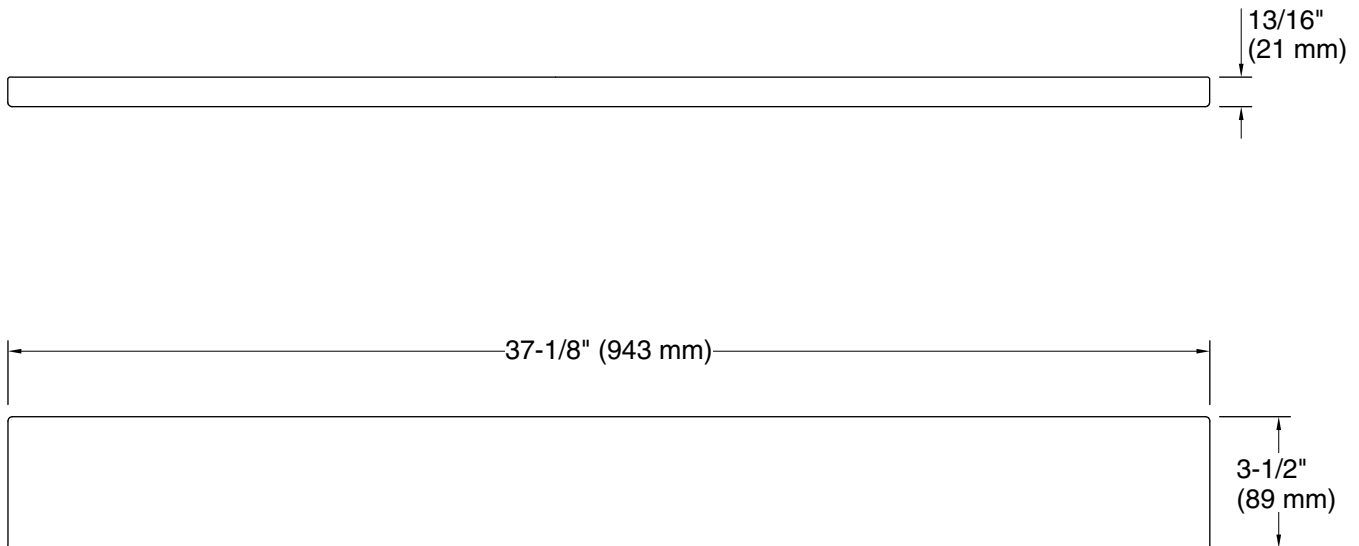

Silestone® quartz 37" backsplash K-28263

Features

- For use with KOHLER Silestone® quartz 37" (940 mm) vanity tops.
- Optional side splashes available (sold separately).
- This product is covered under the Silestone® 25-Year Limited Warranty.

Technical Information

All product dimensions are nominal.

Installation: Vanity top/ITB

Notes

Install this product according to the installation instructions.