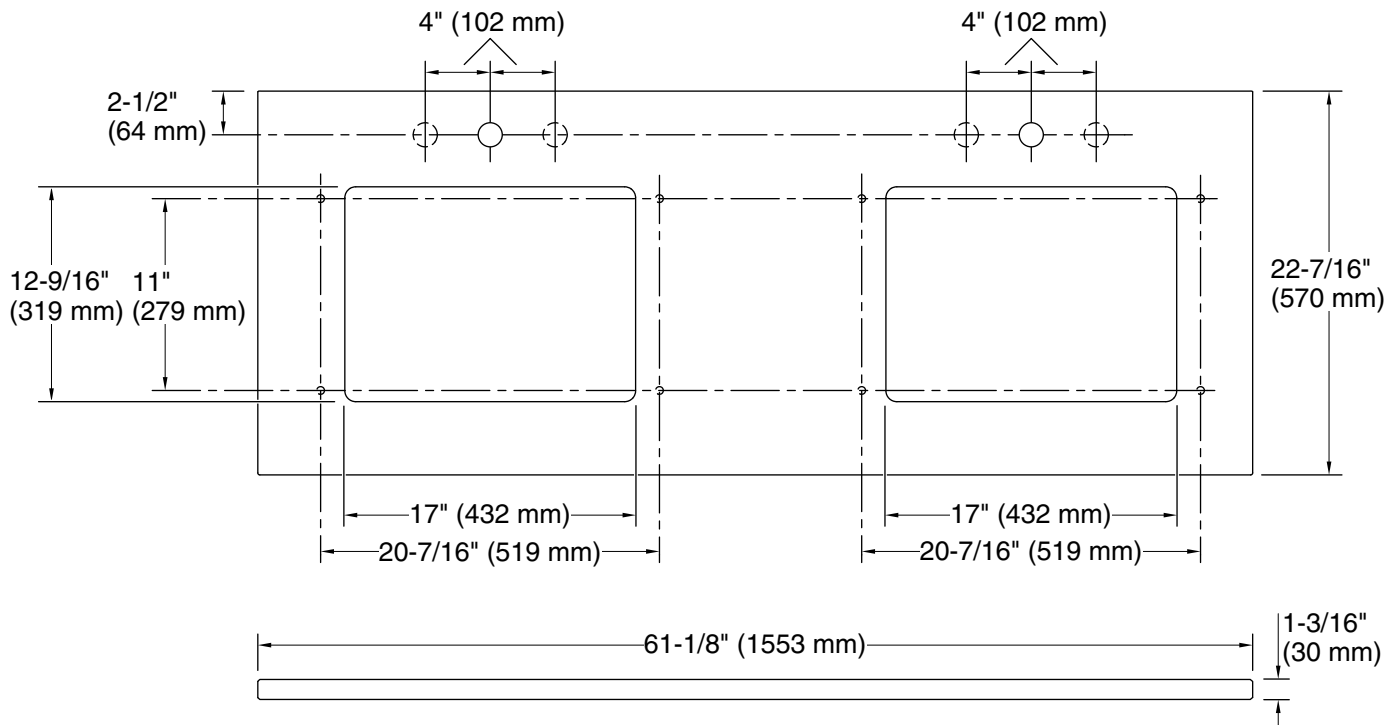

Silestone® quartz 61" vanity top with rectangle cutouts K-28255

Features

- Designed for use with compatible 60" (1524 mm) KOHLER® vanities (sold separately).
- Available in many classic and warm neutral tones to work seamlessly in any decor.
- Pairs beautifully with select KOHLER® and Artist Editions® sinks for a complete solution.
- ½" (12.7 mm) countertop overhang per side.
- Flat, square edges give a crisp, finished look.
- Optional side and backsplashes available (sold separately).
- This product is covered under the Silestone® 25-Year Limited Warranty.

Material

- Silestone® quartz.
- Silestone® quartz.

Installation

- Vanity top.
- Single faucet hole with pilot holes for optional 8" (203 mm) widespread faucet configuration.

Recommended Products/Accessories

Color	Code	Description
	ESR	ET Serena
	EMQ	ET Marquina
	EST	ET Statuario
	MMW	Miami White
	IBZ	

Silestone® quartz 61" vanity top with rectangle cutouts
K-28255

Technical Information

All product dimensions are nominal.