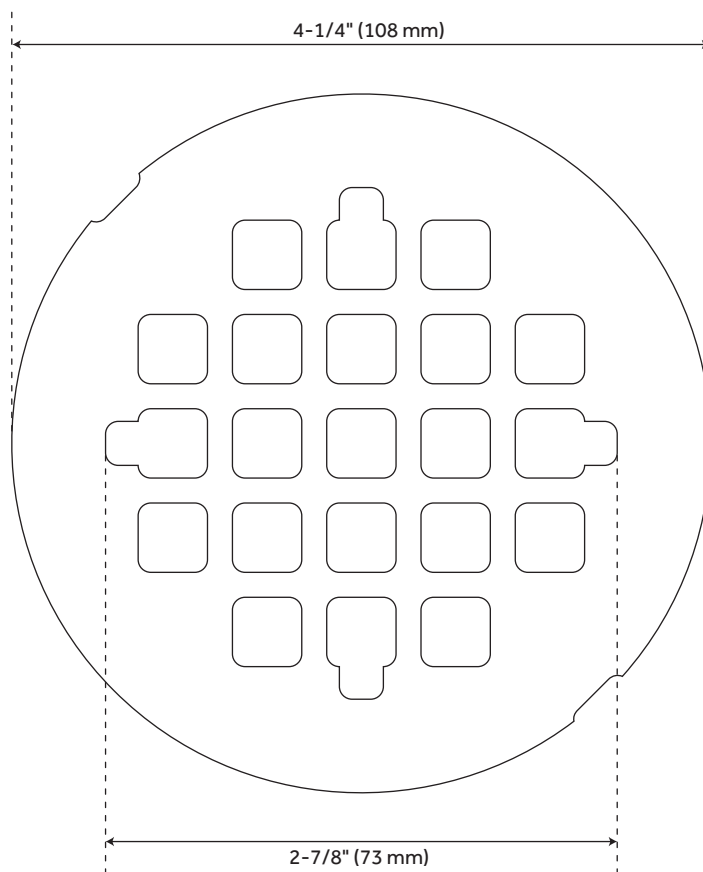

MODERN

SNAP-IN SHOWER DRAIN STRAINER

SKU: 932343

FEATURES

Material: Stainless Steel

Assembly Required: No

CONTENTS

DRAIN STRAINER PAGE 2

REVISED 07/31/2020

MODERN

SNAP-IN SHOWER DRAIN STRAINER

SKU: 932343

FEATURES

- Length: 4-1/4"
- Width: 4-1/4"
- Height: 1/4"
- Drain Size: 3"
- Prong-To-Prong Diameter: 2-7/8"

PRODUCT IMAGE