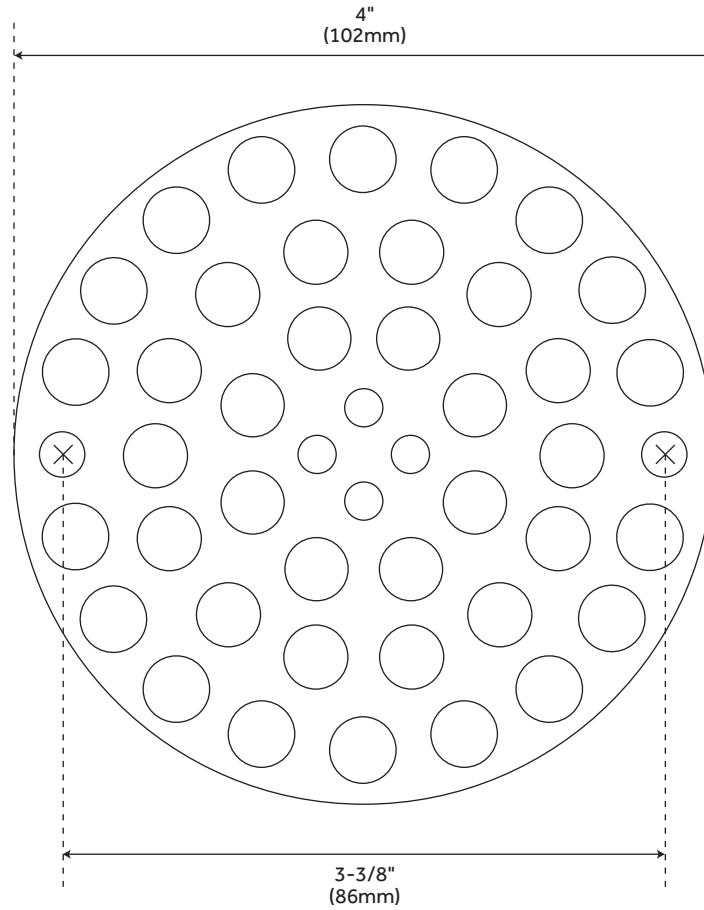

MODERN

SHOWER DRAIN STRAINER

SKU: 932346

FEATURES

- Material: Stainless Steel
- Length: 4"
- Width: 4"
- Height: 1/4"
- Assembly Required: No
- Mounting Hardware Included: Yes
- Drain Size: 3"
- Screws centers: 3-3/8"