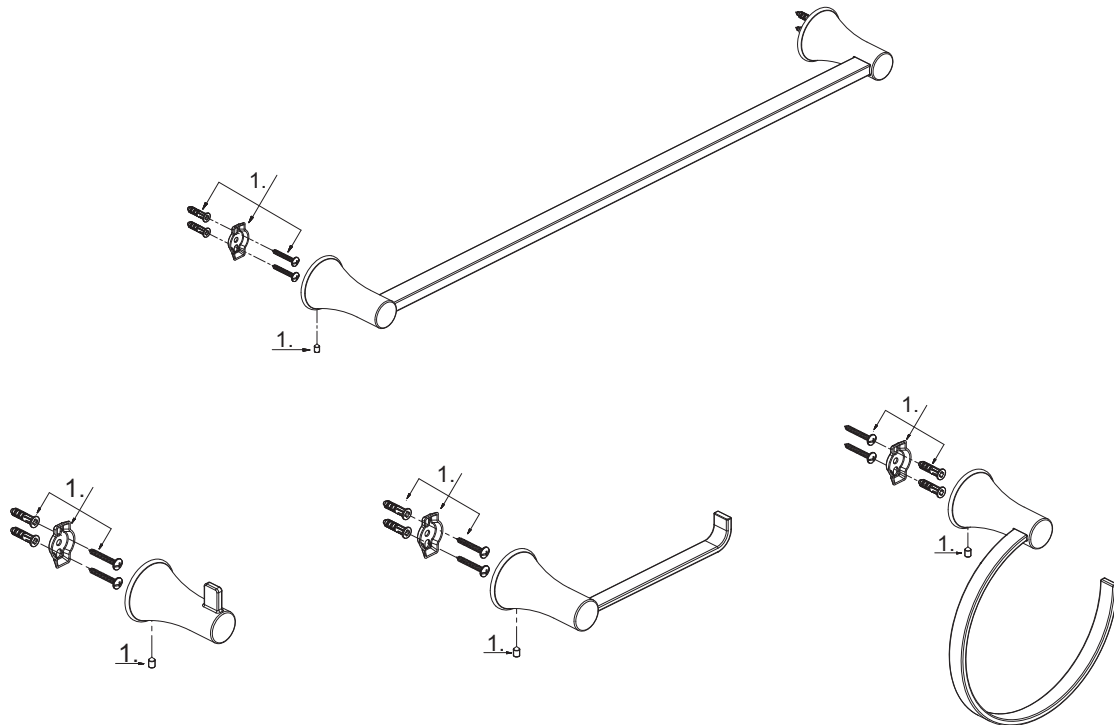

### Towel Ring

- PF8851CP Chrome
- PF8851ZBN PVD Brushed nickel
- PF8851MB Matte black

PF8890CP PF8831CP PF8841CP PF8851CP

No.	Item	Part Number	Material Type
1	Holding Hardware	OBPF1A290033	Metal, Plastic