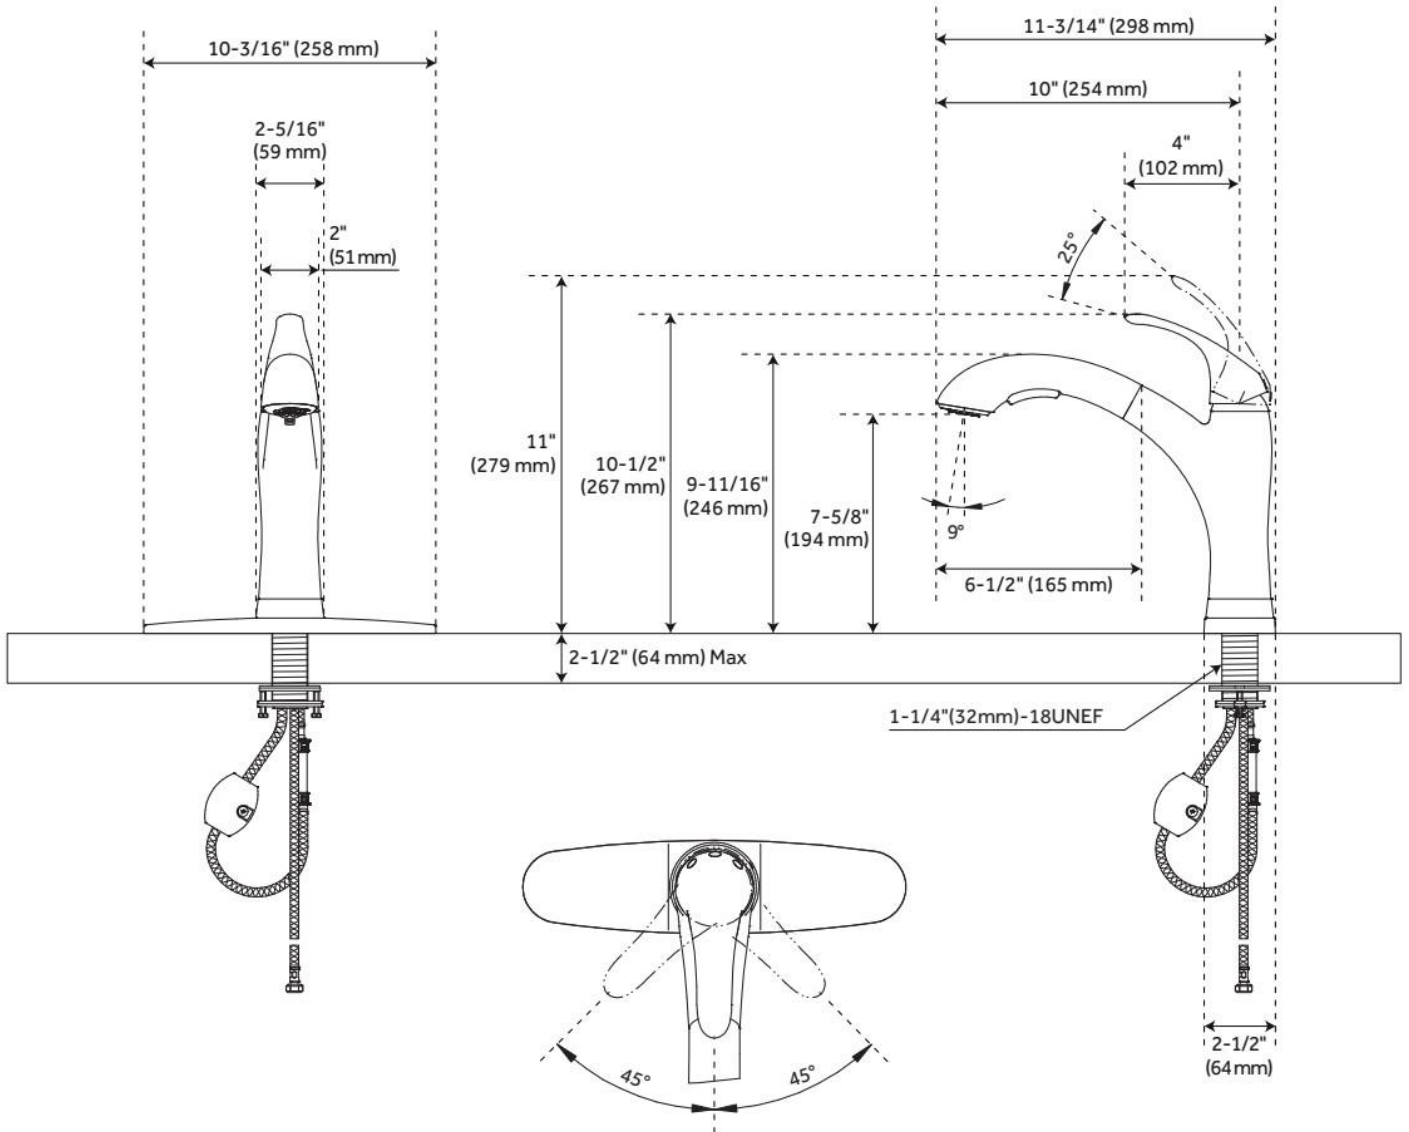

CYPRESS SINGLE-HOLE PULL-OUT KITCHEN FAUCET

SKU: 948530

Code: SHXCCY100Z, SHXCCY100, SHXCCY100N

FEATURES

Material: Metal construction for strength and durability

Installation Type: Single-Hole

Flow Rate: 1.8 gpm (6.8 L/min) @ 60 psi

Spray Type: Stream

Cartridge Type: Ceramic Disc

Swivel Spout: Yes

LISTED ID: SHXCCY100**

ADDITIONAL FEATURES

- Made of high quality materials.

REVISED 5/15/2024

CYPRESS SINGLE-HOLE PULL-OUT KITCHEN FAUCET

SKU: 948530

Code: SHXCCY100Z, SHXCCY100, SHXCCY100N

REVISED 5/15/2024