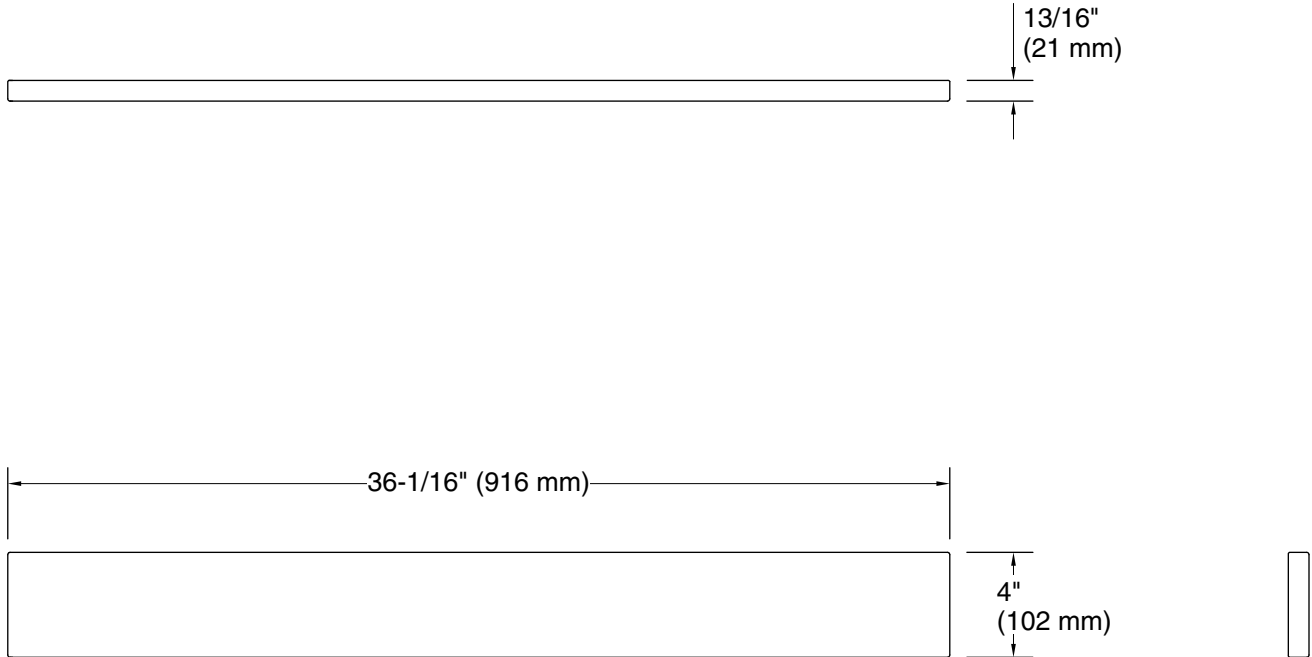

4" x 36" quartz backsplash
K-25816

Features

- Quartz backsplash adds beauty and long-lasting durability to bathroom vanity.
- For use with KOHLER 36" vanities.
- Includes one panel.
- Optional 18" side splash available (K-25819, sold separately).

Codes/Standards

None Applicable

KOHLER® One-Year Limited Warranty

See website for detailed warranty information.

4" x 36" quartz backsplash
K-25816

Technical Information

All product dimensions are nominal.

Material: Quartz