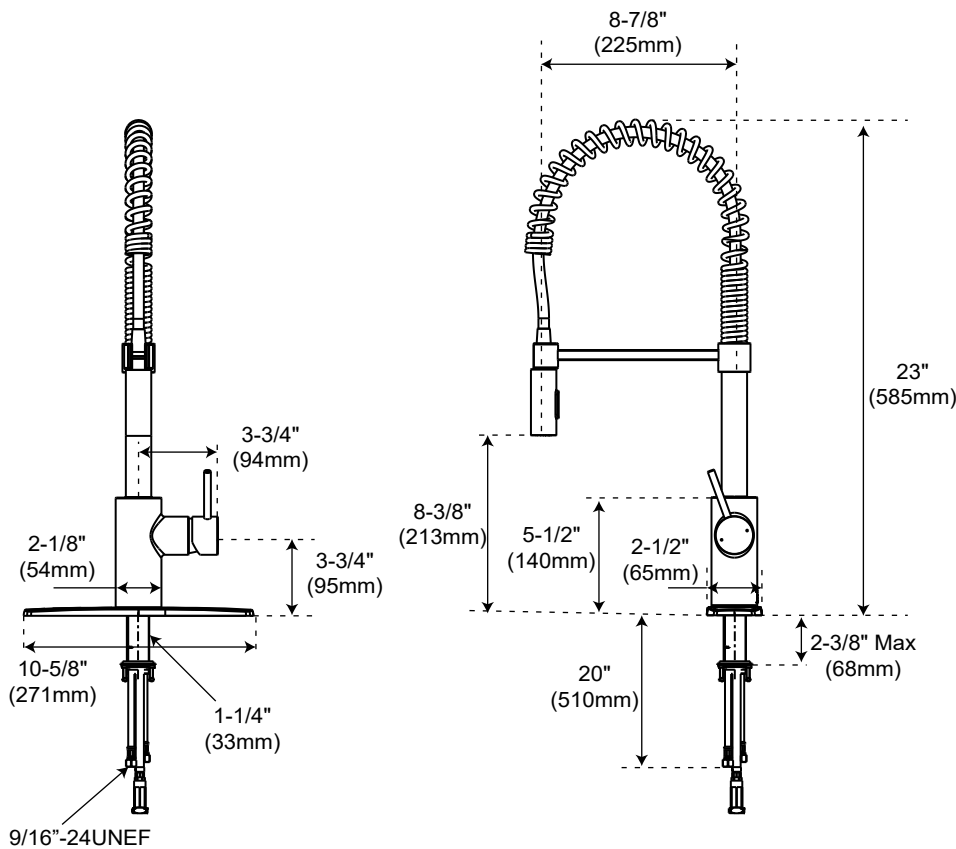

## Features

- Lead Free Brass Body
- Ceramic Cartridge
- Metal Lever Handle
- Optional Deck Place Included
- Top Mount Structure
- Max Flow Rate: 1.8 GPM(6.6/MIN) at 60psi

## DIMENSIONS & MEASUREMENTS

## Installation Notes

- All dimensions and specifications are nominal and may vary +/- 1/4". Use actual products for accuracy in critical situations.