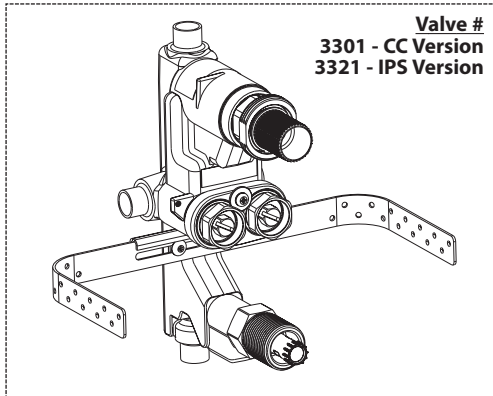

■ Order by Part Name and Part Number (Bold Face Type)

\*Etching on Satine escutcheon

See 3301/3321 for ordering valve parts.

ASCERI™ COLLECTION					
ExactTemp™ Tub/Shower (Trim Only)					
Shower Only		Tub & Shower		MODEL	
MODEL	FINISH	MODEL	FINISH	DISCONTINUED SKUS	
T3429	Chrome	T3431	Chrome	T3428	T3429CGSA
T3429CGPC	Classic Gold/ Pebble Cream	T3431CGPC	Classic Gold/ Pebble Cream	T3428CGPC	T3429NLBL
T3429CP	Chrome/Pol. Brass	T3431CP	Chrome/Pol. Brass	T3428CP	
T3429CPM	Chrome/Platinum	T3431CPM	Chrome/Platinum	T3428CPM	
T3429STV	Satine/Ivory	T3431NLBL	Nickel/Matte Black	T3428NLBL	
		T3431STV	Satine/Ivory	T3428STV	