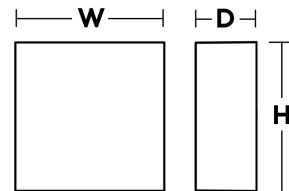

## Ordering Information:

Black	White	LED	Source Lumens	Delivered Lumens	CCT	H	W	D
DEXW060612L30MVBK (1-LIGHT)	DEXW060612L30MVWH (1-LIGHT)	12W	1200	800	3000K	5-1/2"	5-1/2"	2-1/4"
DEXW060624L30MVBK (2-LIGHT)	DEXW060624L30MVWH (2-LIGHT)	24W	2400	1400	3000K	5-1/2"	5-1/2"	2-1/4"