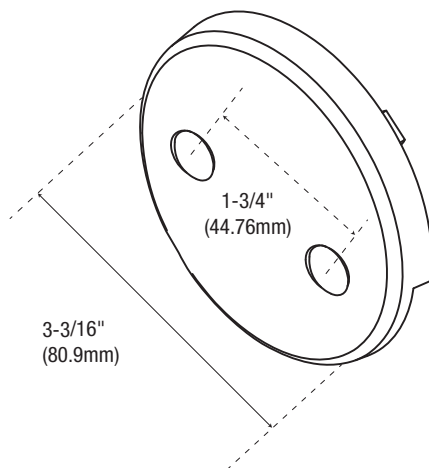

* All measurements are nominal. Please verify before actual installation.

Warranty and Codes

This product comes complete with installation, operating, care and maintenance instructions.
This PROFLO faucet carries a limited lifetime warranty when installed in residential applications.
The warranty is five years in commercial applications.