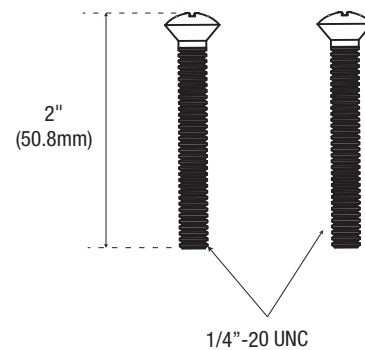

* All measurements are nominal. Please verify before actual installation.

Warranty and Codes

This product comes complete with installation, operating, care and maintenance instructions.
This PROFLO faucet carries a limited lifetime warranty when installed in residential applications.
The warranty is five years in commercial applications.