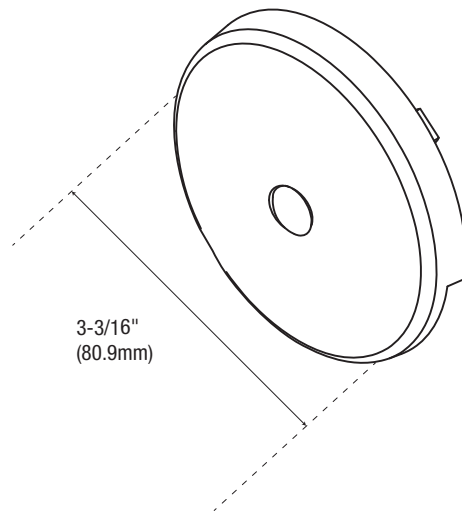

Product Specification

* All measurements are nominal. Please verify before actual installation.

Warranty and Codes

This product comes complete with installation, operating, care and maintenance instructions. This PROFLO faucet carries a limited lifetime warranty when installed in residential applications. The warranty is five years in commercial applications.