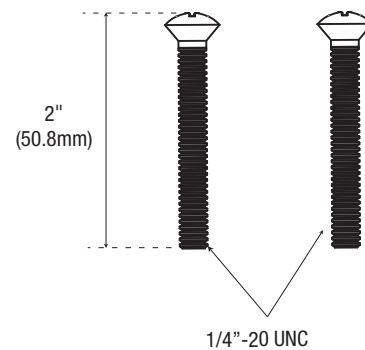

Product Specification

* All measurements are nominal. Please verify before actual installation.

Warranty and Codes

This product comes complete with installation, operating, care and maintenance instructions. This PROFLO faucet carries a limited lifetime warranty when installed in residential applications. The warranty is five years in commercial applications.