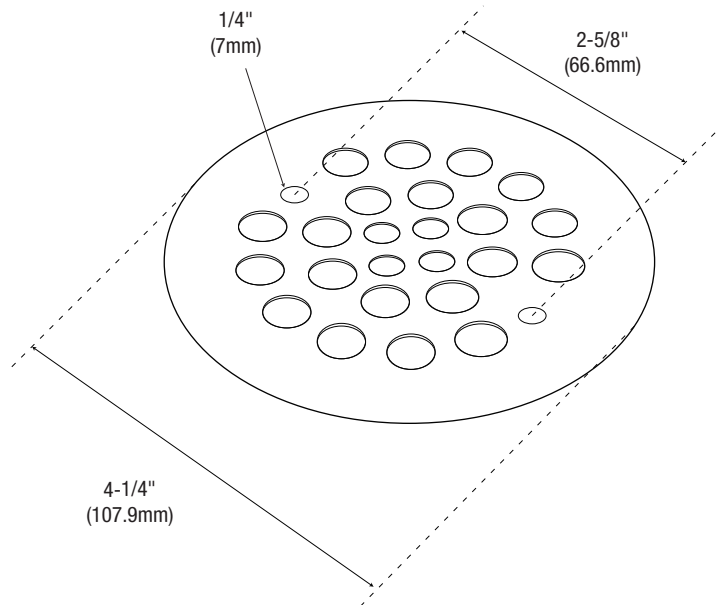

Specifications

PF603

Shower Strainer

Product Features

- O.D. 4-1/4" round shower strainer for floor drain
- Center to center screw holes measures 2-5/8"
- Stainless Steel 430
- Phillips pan head screw SS304 M4 x 10mm (L=0.375")
- For plastic oddities style drains
- Fits the following PROFLO® drains: PFA600 and PFP600

Model Numbers

- PF603BN Brushed nickel
- PF603ORB Oil rubbed bronze
- PF603MB Matte black

PF603MB

Product Specification

* All measurements are nominal. Please verify before actual installation.

Warranty and Codes