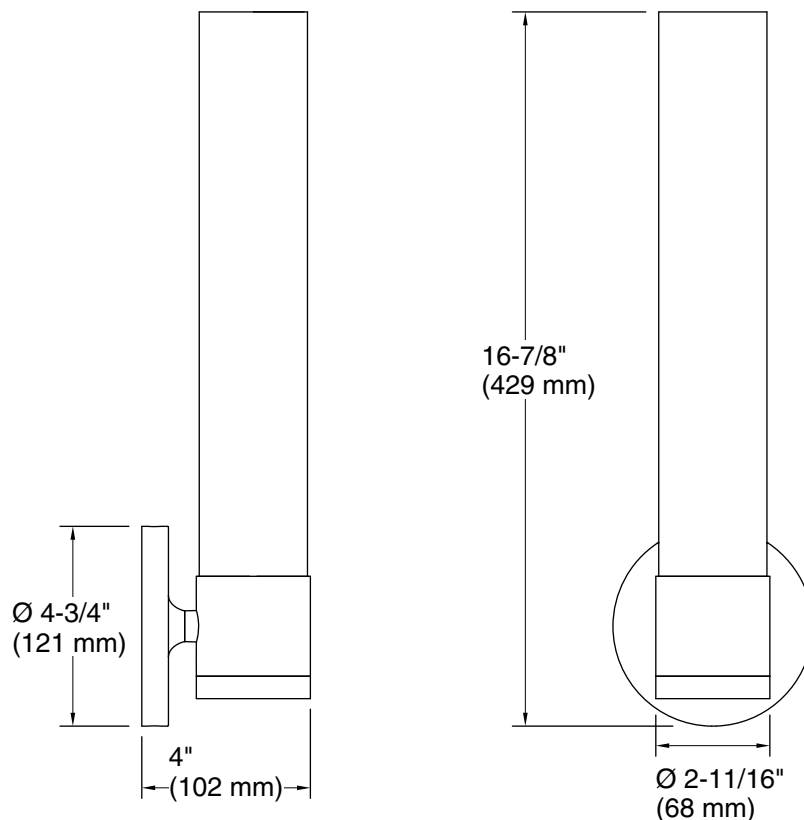

Purist®
17" one-light sconce
K-32375-SC01

Features

- Frosted-glass shade.
- A great piece for almost any space — master bathroom, guest bathroom, hallway, or bedside.
- Coordinates with other products in the Purist collection.
- Requires one bulb with medium (E26) base; type T bulb recommended (sold separately).
- Suitable for damp locations, per UL 1598.

- Installation hardware included.

Included Components

Additional Components:
Installation hardware

Codes/Standards

UL 1598
CSA C22.2 No. 250

**KOHLER® Indoor Lighting Fixtures
Limited Warranty**

See website for detailed warranty information.

Required Electrical Service

One circuit required.

120 V, 60 Hz

Technical Information

All product dimensions are nominal.

Material: Steel, Aluminum, Glass

Number of Lights: 1

Lighting Type: Socket-based

Socket Type: E-26 Medium

Number of Shades: 1

Shade Type: Glass - painted