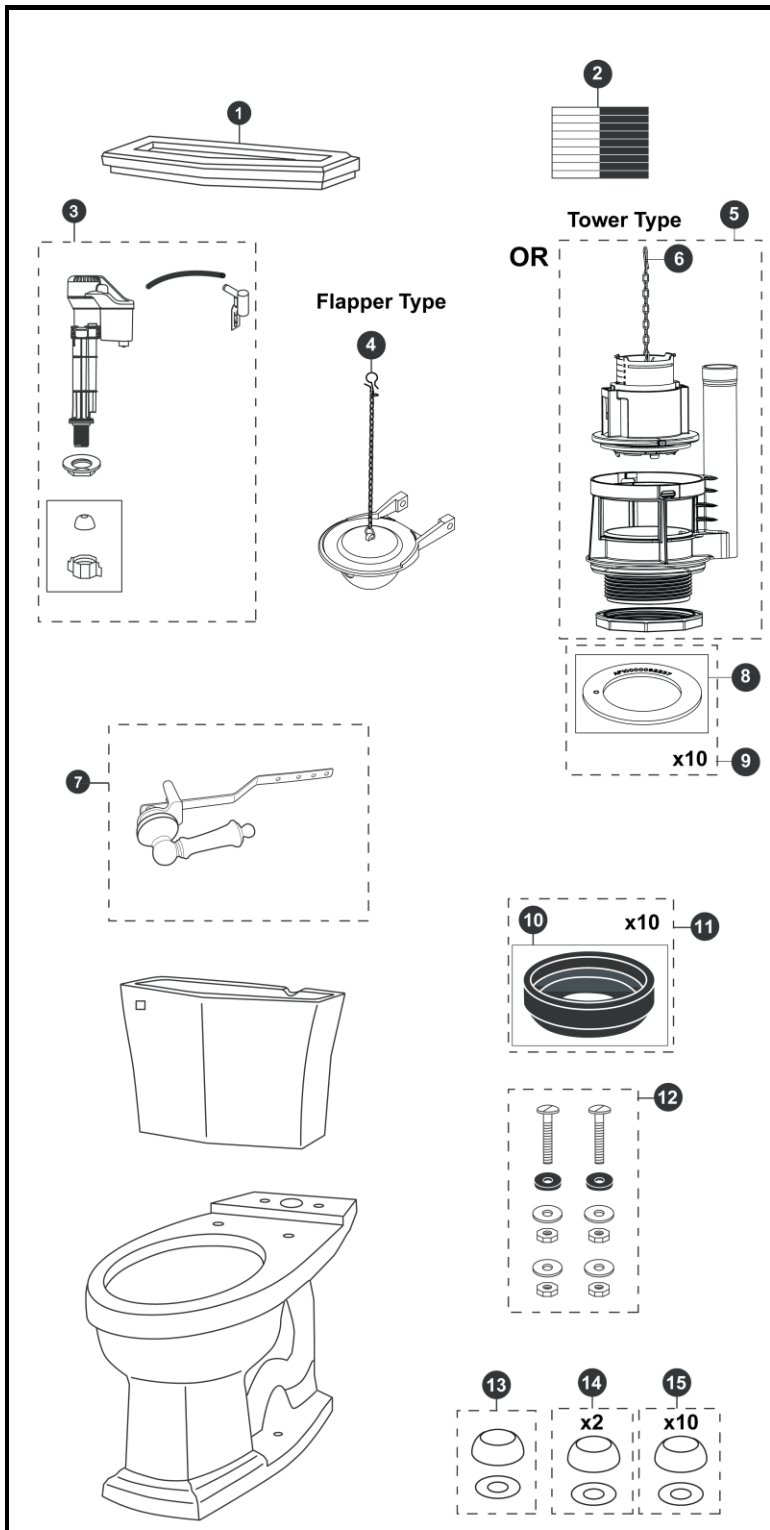

CST784EF
C784EF
ST784E
ST784EN

Clayton®
1.28 Gpf Toilet, Elongated,
E-MAX®, 12" Rough-In,
Universal Height

Item	Part	Description
1	TCU784CR#01	Tank Lid w/ Velcro Tape - Cotton
	TCU784CR#03	Tank Lid w/ Velcro Tape - Bone
	TCU784CR#11	Tank Lid w/ Velcro Tape - Colonial White
	TCU784CR#12	Tank Lid w/ Velcro Tape - Sedona Beige
	TCU784CR#51	Tank Lid w/ Velcro Tape - Ebony
2	THU107	Velcro Tape
3	TSU708	Fill Valve
4	THU500S	Flapper w/ Chain
5	THU444.15E-A	Drain Valve for Tower Type
6	THU440-A	Flush Tower
7	THU148#CP	Trip Lever - Chrome Plated
	THU148#BN	Trip Lever - Brushed Nickel
	THU148#PB	Trip Lever - Polished Brass
	THU148#PN	Trip Lever - Polished Nickel
	THU148#RB	Trip Lever - Oil Rubbed Bronze
	THU148#SB	Trip Lever - Satin Brass
8	THU407	Seal Gasket (1 piece)
9	THU370	Seal Gasket (10 pieces)
10	9BU024E	3" Tank to Bowl Gasket
11	THU131	Tank to Bowl Gaskets (10 pieces)
12	TSU01D	Tank Mounting Kit
13	THU044#01	Bolt Cap Set - Cotton (1 set)
	THU044#03	Bolt Cap Set - Bone (1 set)
	THU044#11	Bolt Cap Set - Colonial White (1 set)
	THU044#12	Bolt Cap Set - Sedona Beige
	THU044#51	Bolt Cap Set - Ebony
14	THU044S#01	Bolt Cap Sets - Cotton (2 pieces)
	THU044S#03	Bolt Cap Sets - Bone (2 pieces)
	THU044S#11	Bolt Cap Sets - Colonial White (2 pieces)
	THU044S#12	Bolt Cap Sets - Sedona Beige (2 pieces)
	THU044S#51	Bolt Cap Sets - Ebony (2 pieces)
15	THU098#01	Bolt Cap Sets - Cotton (20 pieces)
	THU098#03	Bolt Cap Sets - Bone (20 pieces)
	THU098#11	Bolt Cap Sets - Colonial White (20 pieces)
	THU098#12	Bolt Cap Sets - Sedona Beige (20 pieces)
	THU098#51	Bolt Cap Sets - Ebony (20 pieces)

Note:

Product Number Explanations

Two-Piece Toilet	Tank	Bowl
(CST) Gravity Type Toilet	(ST) Tank	(C) Bowl
(784) Model	(784) Model	(784) Model
(E) E-Max®	(E) E-Max®	(E) E-MAX®
(F) Universal Height		(F) Universal Height

Actual Product may vary slightly from illustration.