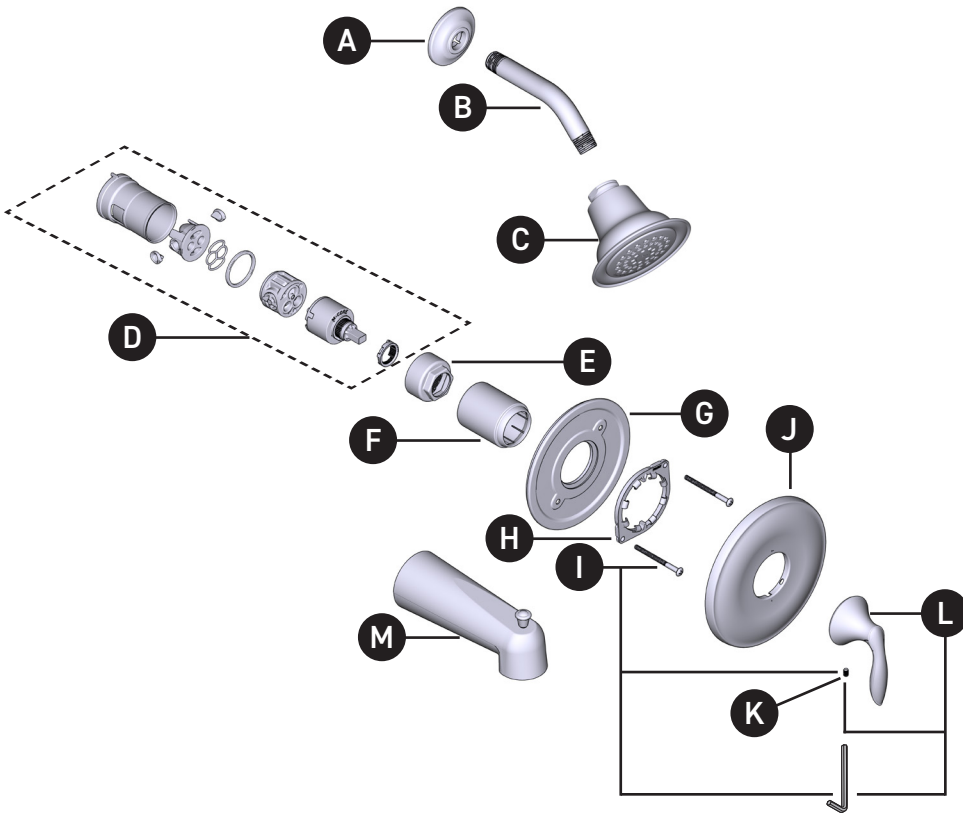

MOEN®

ORDER BY PART NUMBER

VALVE TRIM ONLY	SHOWER TRIM ONLY	TUB SHOWER TRIM	FINISH
UT2131	UT2132EP	UT2133EP	Chrome
UT2131BN	UT2132EPBN	UT2133EPBN	Brushed Nickel
UT2131ORB	UT2132EPORB	UT2133EPORB	Oil Rubbed Bronze
	UT2132NH	UT2133NH	Chrome
	UT2132NHBN	UT2133NHBN	Brushed Nickel
	UT2132NHORB	UT2133NHORB	Oil Rubbed Bronze

*All models with an EP suffix include a 1.75 GPM showerhead

**All models with an NH suffix do not include a showerhead

Illustrated Parts

EVA™

Single-Handle M-CORE™ 2-Series Trim

ID	Kit Description	Kit Number	Finish
A	Shower Arm Flange	AT2199	Chrome
		AT2199BN	Brushed Nickel
		AT2199ORB	Oil Rubbed Bronze
B	Shower Arm (Showerhead EP)	10154	Chrome
		10154BN	Brushed Nickel
		10154ORB	Oil Rubbed Bronze
C	Showerhead (1.75 GPM)	6303EP	Chrome
		6303EPBN	Brushed Nickel
		6303EPORB	Oil Rubbed Bronze
D	Cartridge Assembly	1212	N/A
E	Cartridge Nut	200762	N/A
F	Sleeve	200775	Chrome
		200775BN	Brushed Nickel
		200775ORB	Oil Rubbed Bronze
G	Backing Plate	200766	N/A
H	Snap Ring	200772	N/A
I	Backing Plate Screws (2)	200764	N/A
J	Escutcheon Kit	206307	Chrome
		206307BN	Brushed Nickel
		206307ORB	Oil Rubbed Bronze
K	Set Screw (Requires 3/32" Hex Key)	40057	N/A
L	Handle Kit	206308	Chrome
		206308BN	Brushed Nickel
		206308ORB	Oil Rubbed Bronze
M	Diverter Tub Spout	3853	Chrome
		3853BN	Brushed Nickel
		3853ORB	Oil Rubbed Bronze

OPTIONAL: 1" Handle Extension Kit

MODEL	FINISH
200755	Chrome
200755BN	Brushed Nickel
200755ORB	Oil Rubbed Bronze