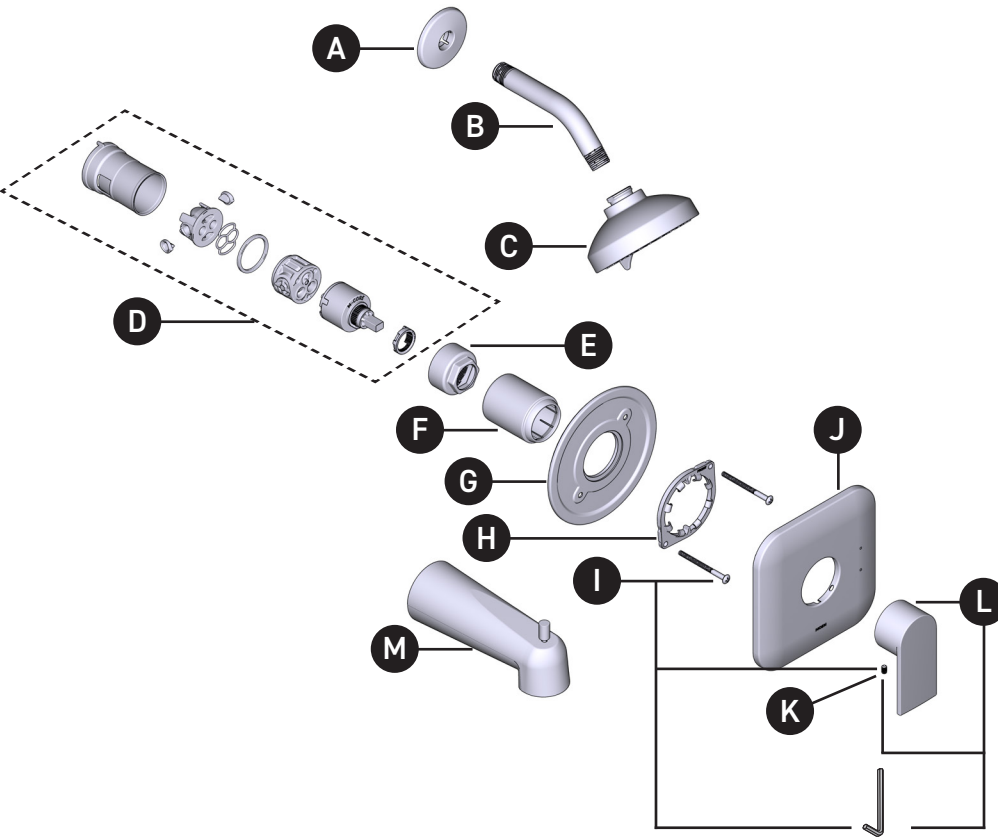

MOEN®

ORDER BY PART NUMBER

VALVE TRIM ONLY	SHOWER TRIM ONLY	TUB SHOWER TRIM	FINISH
UT2471	UT2472EP	UT2473EP	Chrome
UT2471BN	UT2472EPBN	UT2473EPBN	Brushed Nickel
UT2471BL	UT2472EPBL	UT2473EPBL	Matte Black
	UT2472NH	UT2473NH	Chrome
	UT2472NHBN	UT2473NHBN	Brushed Nickel
	UT2472NHBL	UT2473NHBL	Matte Black

*All models with an EP suffix include a 1.75 GPM showerhead

**All models with an NH suffix do not include a showerhead

Illustrated Parts

GENTA™

Single-Handle M-CORE™ 2-Series Trim

ID	Kit Description	Kit Number	Finish
A	Shower Arm Flange	137488	Chrome
		137488BN	Brushed Nickel
		137488BL	Matte Black
B	Shower Arm	10154	Chrome
		10154BN	Brushed Nickel
		10154BL	Matte Black
C	Shower Head (1.75 GPM)	6512EP	Chrome
		6512EPBN	Brushed Nickel
		6512EPBL	Matte Black
D	Cartridge Assembly	1212	N/A
E	Cartridge Nut	200762	N/A
F	Sleeve	200775	Chrome
		200775BN	Brushed Nickel
		200775BL	Matte Black
G	Backing Plate	200766	N/A
H	Snap Ring	200772	N/A
I	Backing Plate Screws (2)	200764	N/A
J	Escutcheon Kit	206324	Chrome
		206324BN	Brushed Nickel
		206324BL	Matte Black
K	Set Screw (Requires 3/32" Hex Key)	40057	N/A
L	Handle Kit	200802	Chrome
		200802BN	Brushed Nickel
		200802BL	Matte Black
M	Tub Spout	3839	Chrome
		3839BN	Brushed Nickel
		3839BL	Matte Black

OPTIONAL: 1" Handle Extension Kit

MODEL	FINISH
200755	Chrome
200755BN	Brushed Nickel
200755BG	Matte Black