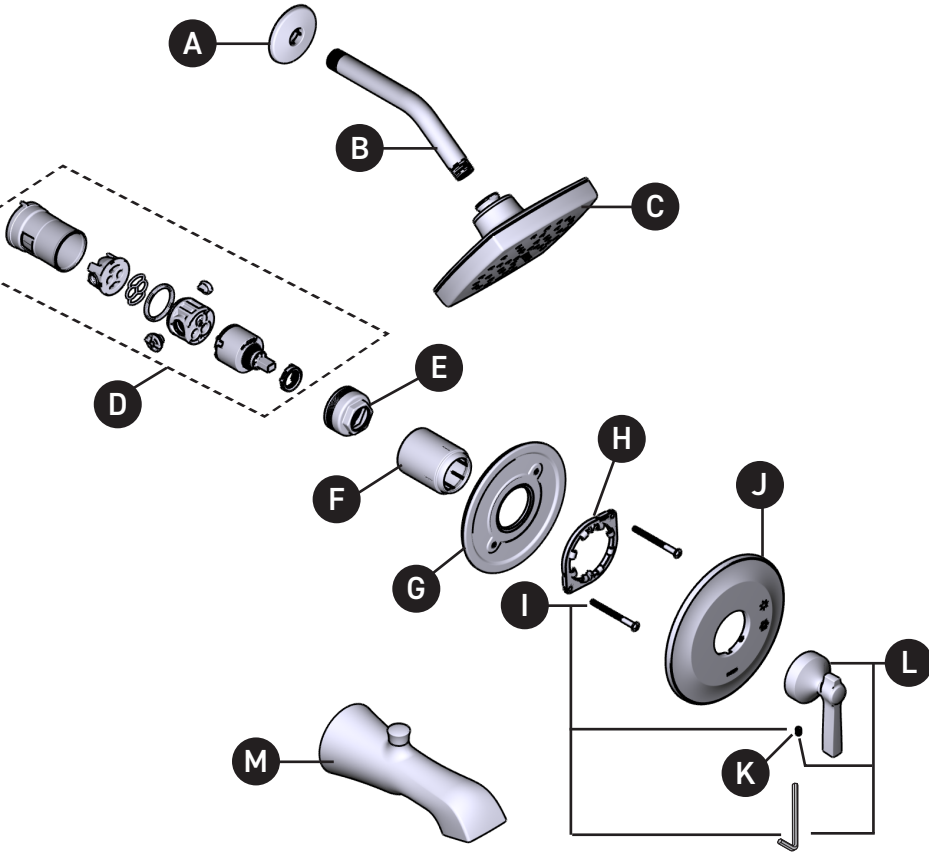

MOEN®

ORDER BY PART NUMBER

VALVE TRIM ONLY	SHOWER TRIM ONLY	TUB SHOWER TRIM	FINISH
UTS2911	UTS2912EP	UTS2913EP	Chrome
UTS2911BN	UTS2912EPBN	UTS2913EPBN	Brushed Nickel
UTS2911BG	UTS2912EPBG	UTS2913EPBG	Brushed Gold
UTS2911NL	UTS2912EPNL	UTS2913EPNL	Polished Nickel

EP=1.75 GPM HEAD

Illustrated Parts

FLARA™

Single-Handle M-CORE™ 2-Series Trim

ID	Kit Number	Kit Description	Finish
A	Shower Arm Flange	137488	Chrome
		137488BN	Brushed Nickel
		137488BG	Brushed Gold
		137488NL	Polished Nickel
B	Shower Arm	123815	Chrome
		123815BN	Brushed Nickel
		123815BG	Brushed Gold
		123815NL	Polished Nickel
C	Showerhead (1.75 GPM)	S6365EP	Chrome
		S6365EPBN	Brushed Nickel
		S6365EPBG	Brushed Gold
		S6365EPNL	Polished Nickel
D	Cartridge Assembly	1212	N/A
E	Cartridge Nut	200762	N/A
		200775	Chrome
		200775BN	Brushed Nickel
		200775BG	Brushed Gold
F	Sleeve	200775NL	Polished Nickel
		200775	Chrome
		200775BN	Brushed Nickel
		200775BG	Brushed Gold
G	Backing Plate	200766	N/A
H	Snap Ring	200772	N/A
I	Backing Plate Screws (2)	200764	N/A
J	Escutcheon Kit	206309	Chrome
		206309BN	Brushed Nickel
		206309BG	Brushed Gold
		206309NL	Polished Nickel
K	Set Screw (Requires 3/32" Hex Key)	40057	N/A
L	Handle Kit	200802	Chrome
		200802BN	Brushed Nickel
		200802BG	Brushed Gold
		200802NL	Polished Nickel
M	Tub Spout	S989	Chrome
		S989BN	Brushed Nickel
		S989BG	Brushed Gold
		S989NL	Polished Nickel

OPTIONAL: 1" Handle Extension Kit

MODEL	FINISH
200755	Chrome
200755BN	Brushed Nickel
200755BG	Brushed Gold
200755NL	Polished Nickel