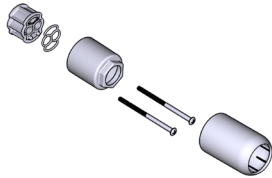

MOEN®

ORDER BY PART NUMBER

VALVE TRIM ONLY	SHOWER TRIM ONLY	TUB SHOWER TRIM	FINISH
UTS2911	UTS2912EP	UTS2913EP	Chrome
UTS2911BN	UTS2912EPBN	UTS2913EPBN	Brushed Nickel
UTS2911BG	UTS2912EPBG	UTS2913EPBG	Brushed Gold
UTS2911NL	UTS2912EPNL	UTS2913EPNL	Polished Nickel

EP=1.75 GPM HEAD

Illustrated Parts

FLARA™

Single-Handle M-CORE™ 2-Series Trim

ID	Kit Number	Kit Description	Finish
A	Shower Arm Flange	137488	Chrome
		137488BN	Brushed Nickel
		137488BG	Brushed Gold
		137488NL	Polished Nickel
B	Shower Arm	123815	Chrome
		123815BN	Brushed Nickel
		123815BG	Brushed Gold
		123815NL	Polished Nickel
C	Showerhead (1.75 GPM)	S6365EP	Chrome
		S6365EPBN	Brushed Nickel
		S6365EPBG	Brushed Gold
		S6365EPNL	Polished Nickel
D	Cartridge Assembly	1212	N/A
E	Cartridge Nut	200762	N/A
		200775	Chrome
		200775BN	Brushed Nickel
		200775BG	Brushed Gold
F	Sleeve	200775NL	Polished Nickel
		200775	Chrome
		200775BN	Brushed Nickel
		200775BG	Brushed Gold
G	Backing Plate	200766	N/A
H	Snap Ring	200772	N/A
I	Backing Plate Screws (2)	200764	N/A
J	Escutcheon Kit	206309	Chrome
		206309BN	Brushed Nickel
		206309BG	Brushed Gold
		206309NL	Polished Nickel
K	Set Screw (Requires 3/32" Hex Key)	40057	N/A
L	Handle Kit	200802	Chrome
		200802BN	Brushed Nickel
		200802BG	Brushed Gold
		200802NL	Polished Nickel
M	Tub Spout	S989	Chrome
		S989BN	Brushed Nickel
		S989BG	Brushed Gold
		S989NL	Polished Nickel

OPTIONAL: 1" Handle Extension Kit

MODEL	FINISH
200755	Chrome
200755BN	Brushed Nickel
200755BG	Brushed Gold
200755NL	Polished Nickel