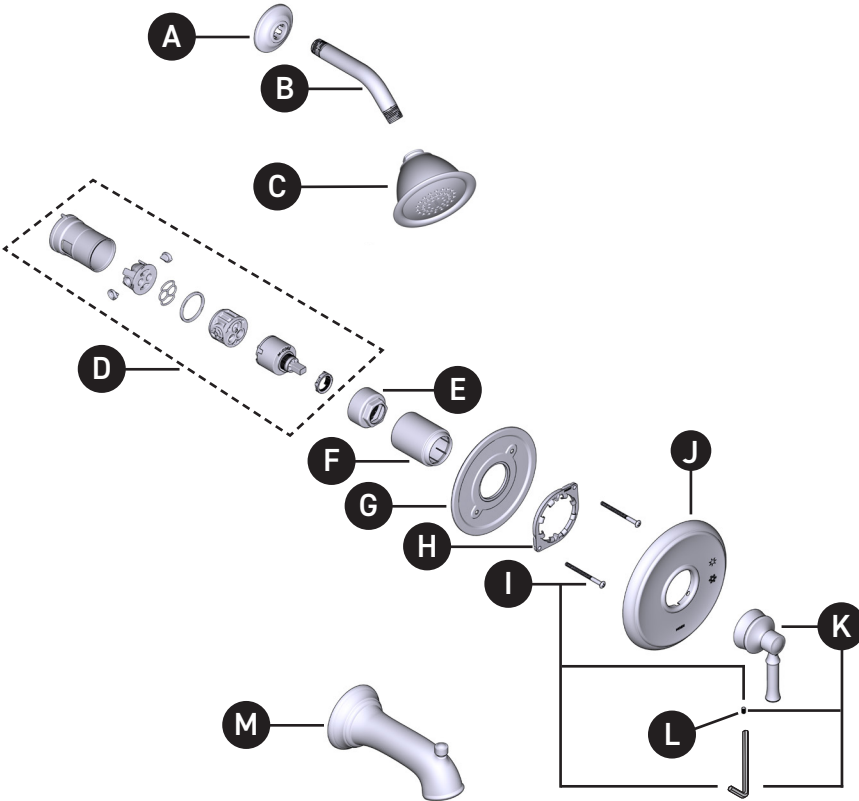

## ORDER BY PART NUMBER

VALVE TRIM ONLY	SHOWER TRIM ONLY	TUB SHOWER TRIM	FINISH
UT2181	UT2182EP	UT2183EP	Chrome
UT2181BN	UT2182EPBN	UT2183EPBN	Brushed Nickel
UT2181ORB	UT2182EPORB	UT2183EPORB	Oil Rubbed Bronze
UT2181BL	UT2182EPBL	UT2183EPBL	Matte Black

EP=1.75 GPM HEAD

# Illustrated Parts

## DARTMOOR™

Single-Handle M-CORE™ 2-Series Trim

ID	Kit Description	Kit Number	Finish
A	Shower Arm Flange	AT2199	Chrome
		AT2199BN	Brushed Nickel
		AT2199ORB	Oil Rubbed Bronze
		AT2199WR	Matte Black
B	Shower Arm (Showerhead EP)	10154	Chrome
		10154BN	Brushed Nickel
		10154ORB	Oil Rubbed Bronze
		10154BL	Matte Black
C	Showerhead (1.75 GPM)	6371EP	Chrome
		6371EPBN	Brushed Nickel
		6371EPORB	Oil Rubbed Bronze
		6371EPBL	Matte Black
D	Cartridge Assembly	1212	N/A
E	Cartridge Nut	200762	N/A
F	Sleeve	200775	Chrome
		200775BN	Brushed Nickel
		200775ORB	Oil Rubbed Bronze
		200775BL	Matte Black
G	Backing Plate	200766	N/A
H	Snap Ring	200772	N/A
I	Backing Plate Screws (2)	200764	N/A
J	Escutcheon Kit	206296	Chrome
		206296BN	Brushed Nickel
		206296ORB	Oil Rubbed Bronze
		206296 BL	Matte Black
K	Handle Kit	206305	Chrome
		206305BN	Brushed Nickel
		206305ORB	Oil Rubbed Bronze
		206305BL	Matte Black
L	Set Screw (Requires 3 3/32" Hex Key)	40057	N/A
M	Diverter Tub Spout	3737	Chrome
		3737BN	Brushed Nickel
		3737ORB	Oil Rubbed Bronze
		3737BL	Matte Black