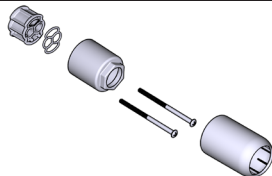

OPTIONAL: 1" Handle Extension Kit

MODEL	FINISH
200755	Chrome
200755BN	Brushed Nickel
200755ORB	Oil Rubbed Bronze
200755BL	Matte Black