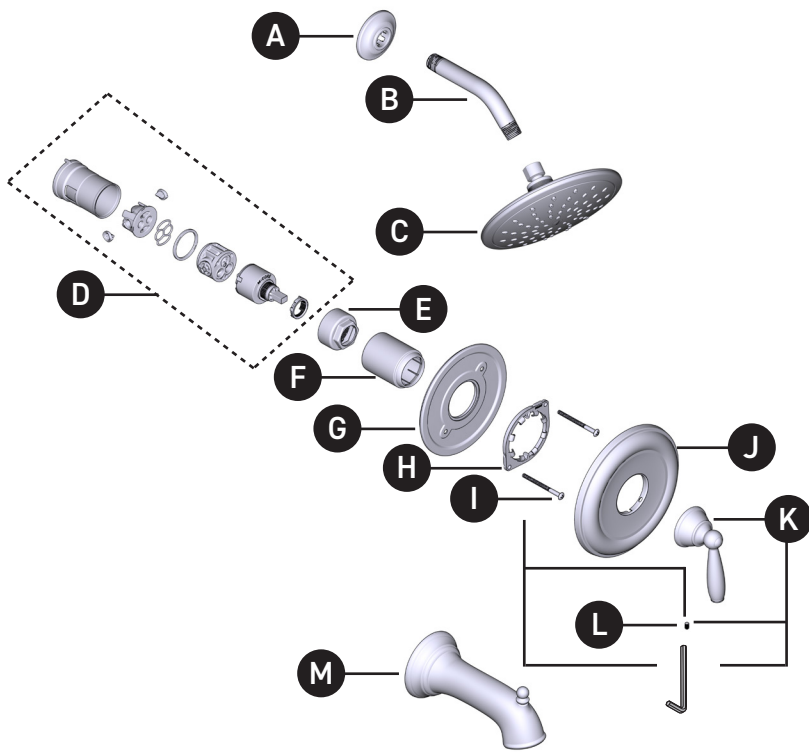

MOEN®

ORDER BY PART NUMBER

SHOWER TRIM ONLY	TUB SHOWER TRIM	FINISH
UT2252EP	UT2253EP	Chrome
UT2252EPBN	UT2253EPBN	Brushed Nickel
UT2252EPORB	UT2253EPORB	Oil Rubbed Bronze

*All models with an EP suffix include a 1.75 GPM showerhead

Illustrated Parts

BRANTFORD™

Single-Handle M-CORE™ 2 Series Trim

ID	Kit Description	Kit Number	Finish
A	Shower Arm Flange	AT2199	Chrome
		AT2199BN	Brushed Nickel
		AT2199ORB	Oil Rubbed Bronze
B	Shower Arm (Rainshower)	123815	Chrome
		123815BN	Brushed Nickel
		123815ORB	Oil Rubbed Bronze
C	Rainshower (1.75 GPM)	6345EP	Chrome
		6345BNEP	Brushed Nickel
		6345ORBEP	Oil Rubbed Bronze
D	Cartridge Assembly	1212	N/A
E	Cartridge Nut	200762	N/A
F	Sleeve	200775	Chrome
		200775BN	Brushed Nickel
		200775ORB	Oil Rubbed Bronze
G	Backing Plate	200766	N/A
H	Snap Ring	200772	N/A
I	Backing Plate Screws (2)	200764	N/A
J	Escutcheon Kit	206301	Chrome
		206301BN	Brushed Nickel
		206301ORB	Oil Rubbed Bronze
K	Handle Kit	206302	Chrome
		206302BN	Brushed Nickel
		06302ORB	Oil Rubbed Bronze
L	Set Screw (Requires 3/32" Hex Key)	40057	N/A
M	Diverter Tub Spout	2857	Chrome
		3857BN	Brushed Nickel
		3857ORB	Oil Rubbed Bronze

OPTIONAL: 1" Handle Extension Kit

MODEL	FINISH
200755	Chrome
200755BN	Brushed Nickel
200755ORB	Oil Rubbed Bronze
200755BL	Matte Black