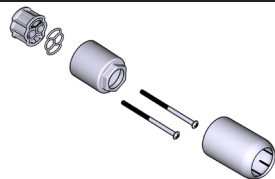

MOEN®

ORDER BY PART NUMBER

SHOWER TRIM ONLY	TUB SHOWER TRIM	FINISH
UT2252EP	UT2253EP	Chrome
UT2252EPBN	UT2253EPBN	Brushed Nickel
UT2252EPORB	UT2253EPORB	Oil Rubbed Bronze

*All models with an EP suffix include a 1.75 GPM showerhead

Illustrated Parts

BRANTFORD™

Single-Handle M-CORE™ 2 Series Trim

ID	Kit Description	Kit Number	Finish
A	Shower Arm Flange	AT2199	Chrome
		AT2199BN	Brushed Nickel
		AT2199ORB	Oil Rubbed Bronze
B	Shower Arm (Rainshower)	123815	Chrome
		123815BN	Brushed Nickel
		123815ORB	Oil Rubbed Bronze
C	Rainshower (1.75 GPM)	6345EP	Chrome
		6345BNEP	Brushed Nickel
		6345ORBEP	Oil Rubbed Bronze
D	Cartridge Assembly	1212	N/A
E	Cartridge Nut	200762	N/A
F	Sleeve	200775	Chrome
		200775BN	Brushed Nickel
		200775ORB	Oil Rubbed Bronze
G	Backing Plate	200766	N/A
H	Snap Ring	200772	N/A
I	Backing Plate Screws (2)	200764	N/A
J	Escutcheon Kit	206301	Chrome
		206301BN	Brushed Nickel
		206301ORB	Oil Rubbed Bronze
K	Handle Kit	206302	Chrome
		206302BN	Brushed Nickel
		06302ORB	Oil Rubbed Bronze
L	Set Screw (Requires 3/32" Hex Key)	40057	N/A
M	Diverter Tub Spout	2857	Chrome
		3857BN	Brushed Nickel
		3857ORB	Oil Rubbed Bronze

OPTIONAL: 1" Handle Extension Kit

MODEL	FINISH
200755	Chrome
200755BN	Brushed Nickel
200755ORB	Oil Rubbed Bronze
200755BL	Matte Black