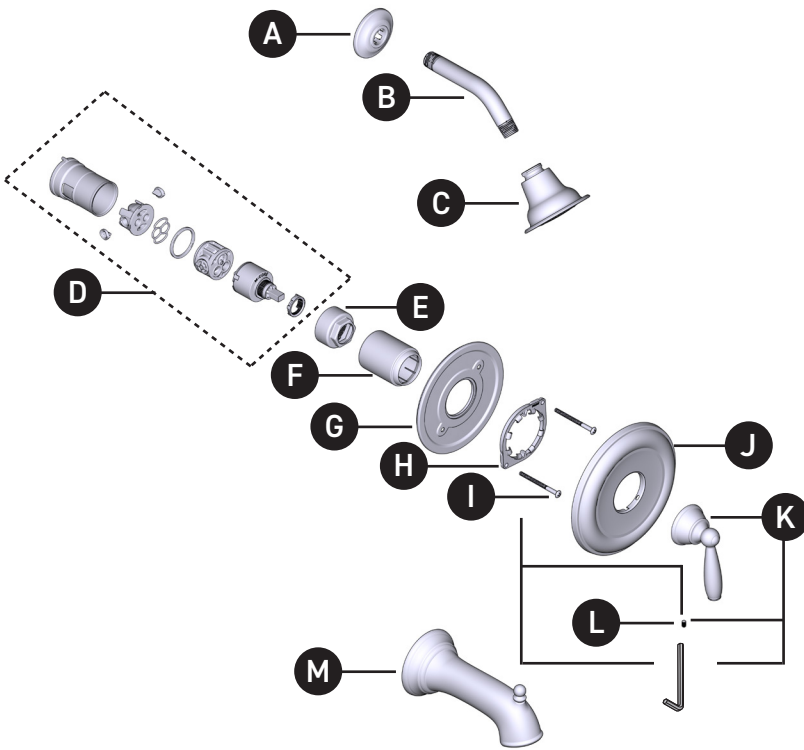

MOEN®

ORDER BY PART NUMBER

VALVE TRIM ONLY	SHOWER TRIM ONLY	TUB SHOWER TRIM	FINISH
UT2151	UT2152EP	UT2153EP	Chrome
UT2151BN	UT2152EPBN	UT2153EPBN	Brushed Nickel
UT2151ORB	UT2152EPORB	UT2153EPORB	Oil Rubbed Bronze
	UT2152NH	UT2153NH	Chrome
	UT2152NHBN	UT2153NHBN	Brushed Nickel
	UT2152NHORB	UT2153NHORB	Oil Rubbed Bronze

*All models with an EP suffix include a 1.75 GPM showerhead

**All models with an NH suffix do not include a showerhead

Illustrated Parts

BRANTFORD™

Single-Handle M-CORE™ 2 Series Trim

ID	Kit Description	Kit Number	Finish
A	Shower Arm Flange	AT2199	Chrome
		AT2199BN	Brushed Nickel
		AT2199ORB	Oil Rubbed Bronze
B	Shower Arm (Showerhead EP)	10154	Chrome
		10154BN	Brushed Nickel
		10154ORB	Oil Rubbed Bronze
C	Showerhead (1.75 GPM)	6303EP	Chrome
		6303EPBN	Brushed Nickel
		6303EPORB	Oil Rubbed Bronze
D	Cartridge Assembly	1212	N/A
E	Cartridge Nut	200762	N/A
F	Sleeve	200775	Chrome
		200775BN	Brushed Nickel
		200775ORB	Oil Rubbed Bronze
G	Backing Plate	200766	N/A
H	Snap Ring	200772	N/A
I	Backing Plate Screws (2)	200764	N/A
J	Escutcheon Kit	206301	Chrome
		206301BN	Brushed Nickel
		206301ORB	Oil Rubbed Bronze
K	Handle Kit	206302	Chrome
		206302BN	Brushed Nickel
		06302ORB	Oil Rubbed Bronze
L	Set Screw (Requires 3/32" Hex Key)	40057	N/A
M	Diverter Tub Spout	2857	Chrome
		3857BN	Brushed Nickel
		3857ORB	Oil Rubbed Bronze

OPTIONAL: 1" Handle Extension Kit

MODEL	FINISH
200755	Chrome
200755BN	Brushed Nickel
200755ORB	Oil Rubbed Bronze
200755BL	Matte Black