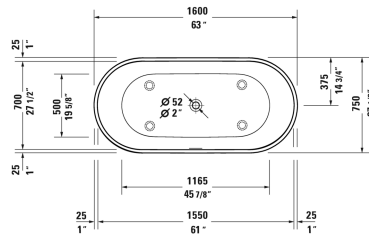

**D-Neo Bathtub # 700477000000090**

| < 63" Inch > |

Bathtub	Dimension	Weight	Order number
freestanding, with two backrest slopes, with seamless panel and support frame, with special waste and overflow, cUPC® listed*, DuraSolid® A , Filling capacity 58.1 gal , water level 14.5 Inch			
<b>Colors</b>			
00 White			
<b>Variant</b>			
Base tub	63" x 29 1/2" Inch	233.7 lb	700477000000090
<b>Infobox</b>			
* Complies with the following standards: CSA B45.5/IAPMO Z124			
<b>Suitable products</b>			
Drop-in drain (PVC), for all back-to-wall, corner and freestanding bathtubs, cUPC® listed*,			791281
Drop-in drain (ABS), for all back-to-wall, corner and freestanding bathtubs, cUPC® listed*,			791282

All drawings contain the necessary measurements which are subject to standard tolerances. They are stated in inch & mm and are non-binding. Exact measurements, in particular for customized installation scenarios, can only be taken from the finished ceramic piece.