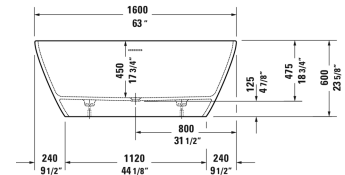

**D-Neo Bathtub # 700477000000090**

| < 63" Inch > |

Bathtub	Dimension	Weight	Order number
freestanding, with two backrest slopes, with seamless panel and support frame, with special waste and overflow, cUPC® listed*, DuraSolid® A , Filling capacity 58.1 gal , water level 14.5 Inch			
<b>Colors</b>			
00 White			
<b>Variant</b>			
Base tub	63" x 29 1/2" Inch	233.7 lb	700477000000090
<b>Infobox</b>			
* Complies with the following standards: CSA B45.5/IAPMO Z124			
<b>Suitable products</b>			
Drop-in drain (PVC), for all back-to-wall, corner and freestanding bathtubs, cUPC® listed*,			791281
Drop-in drain (ABS), for all back-to-wall, corner and freestanding bathtubs, cUPC® listed*,			791282

All drawings contain the necessary measurements which are subject to standard tolerances. They are stated in inch & mm and are non-binding. Exact measurements, in particular for customized installation scenarios, can only be taken from the finished ceramic piece.