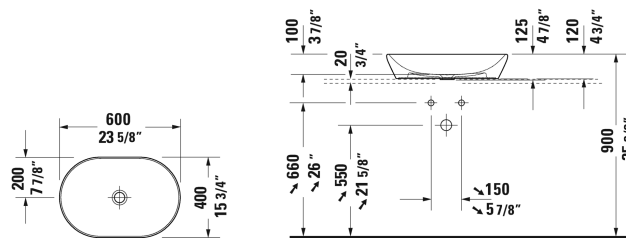

**D-Neo Washbowl # 2372600070**

| &lt; 23 5/8" Inch &gt; |

Washbowl	Dimension	Weight	Order number
without overflow, without faucet deck, hardware included, 23 5/8" Inch			
<b>Colors</b>			
00 White			
<b>Variant</b>			
☒	23 5/8" x 15 3/4" Inch	24.3 lb	2372600070
<b>Infobox</b>			
When using this siphon in Black Matte, please see recommendation of Black Matte accessories on page XXX			
Sanitary ceramics with the special WonderGliss surface finish will remain clean and attractive-looking for a long time to come. When ordering WonderGliss please add a "1" as eleventh digit to the model number.			
Slotted waste for washbasins without overflow	2" Inch	0.7 lb	005024
Design Siphon		3.3 lb	005036
<b>Suitable products</b>			
Vanity unit for console Compact 2 drawers, upper drawer including cut-out for siphon and siphon cover, 24 3/8" x 18 7/8" Inch	24 3/8" x 18 7/8" Inch		LC5805
Vanity unit for console Compact 2 drawers, upper drawer including cut-out for siphon and siphon cover, 28 3/8" x 18 7/8" Inch	28 3/8" x 18 7/8" Inch		LC5806
Vanity unit for console Compact 2 drawers, upper drawer including cut-out for siphon and siphon cover, 32 1/4" x 18 7/8" Inch	32 1/4" x 18 7/8" Inch		LC5807
Vanity unit for console Compact 2 drawers, upper drawer including cut-out for siphon and siphon cover, 36 1/4" x 18 7/8" Inch	36 1/4" x 18 7/8" Inch		LC5808