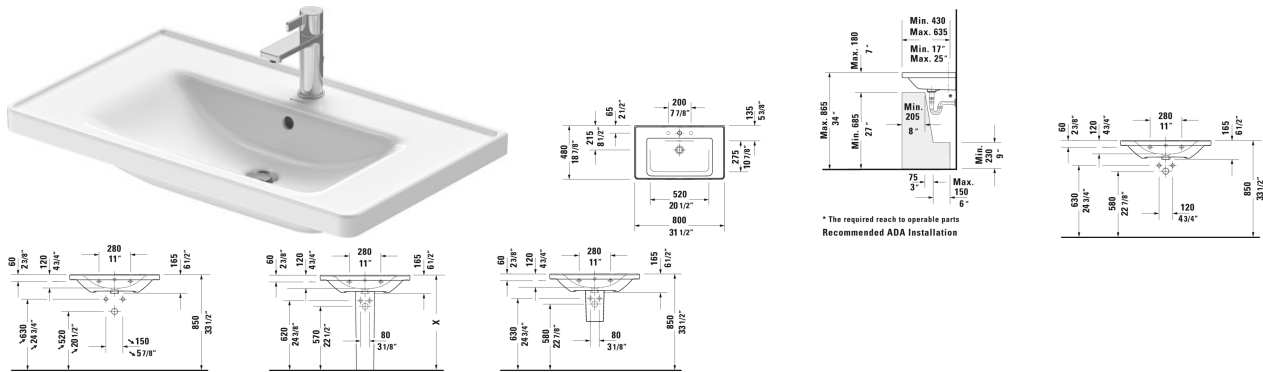

D-Neo Furniture washbasin ☒ # 2367800000 / 2367800060

< 31 1/2" Inch >

Furniture washbasin	Dimension	Weight	Order number
with overflow, with faucet deck, underside fully glazed, hardware included, wall-mounted, 31 1/2" Inch			
Colors			
00 White			
Variant			
●	31 1/2" x 18 7/8" Inch	48.5 lb	2367800000
☒	31 1/2" x 18 7/8" Inch	48.5 lb	2367800060

Sanitary ceramics with the special WonderGliss surface finish will remain clean and attractive-looking for a long time to come.
When ordering WonderGliss please add a "1" as eleventh digit to the model number.

Push button drain assembly for washbasins with overflow	2" Inch	0.8 lb	005052
Design Siphon		3.3 lb	005036
Siphon for washbasin with outlet pipe 1 1/4"	1 1/4" Inch	1.3 lb	005026

Suitable products

Vanity unit wall-mounted 1 pull-out compartment, for D-Neo # 236780, 236980, 237080, 30 7/8" x 17 3/4" Inch	30 7/8" x 17 3/4" Inch		DE4255
Vanity unit wall-mounted 1 drawer, 1 pull-out compartment, upper drawer including cut-out for siphon and siphon cover, for D-Neo # 236780, 30 7/8" x 17 3/4" Inch	30 7/8" x 17 3/4" Inch		DE4355
Vanity unit wall-mounted 1 pull-out compartment, for D-Neo # 236780, 236980, 237080, 30 7/8" x 17 7/8" Inch	30 7/8" x 17 7/8" Inch		K25083
Vanity unit wall-mounted 2 drawers, upper drawer including cut-out for siphon and siphon cover, for D-Neo # 236780, 31" x 18" Inch	31" x 18" Inch		K25283

D-Neo Furniture washbasin & # 2367800000 / 2367800060

|< 31 1/2" Inch >|

All drawings contain the necessary measurements which are subject to standard tolerances. They are stated in inch & mm and are non-binding. Exact measurements, in particular for customized installation scenarios, can only be taken from the finished ceramic piece.