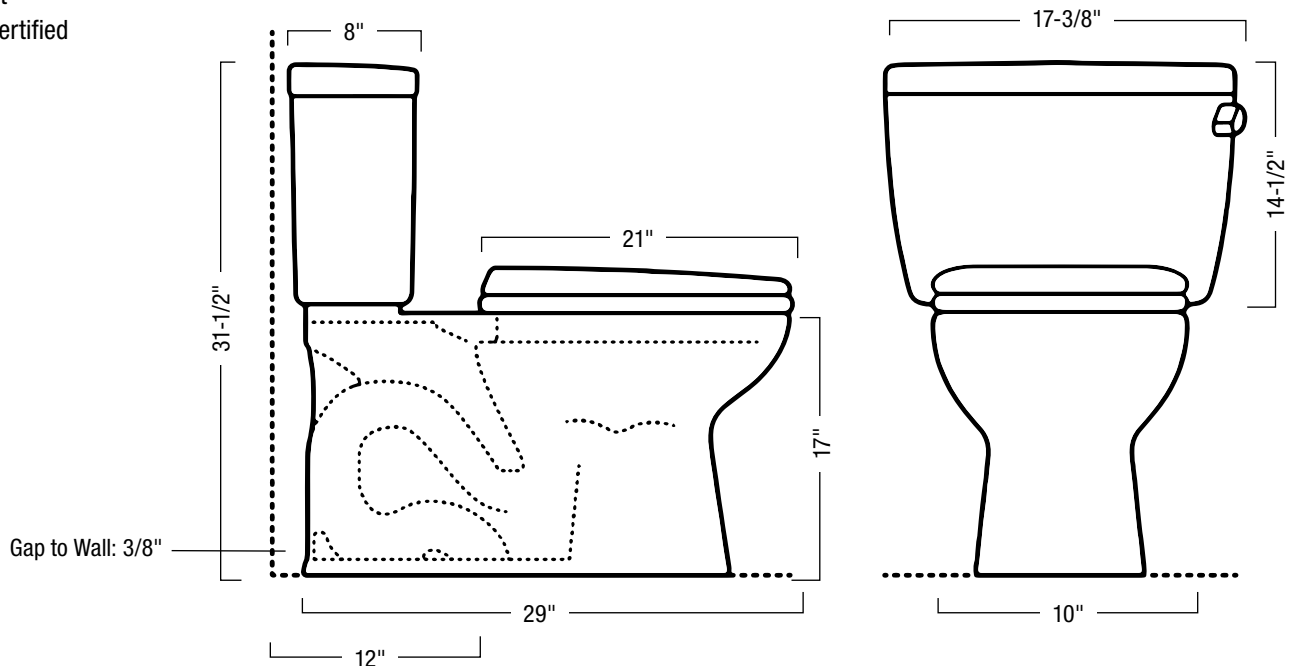

Codes and Certifications

- cUPC Listed
- ADA Compliant
- WaterSense Certified
- CSA B45.1

Warranty and Codes

This product comes complete with installation, operating, care and maintenance instructions. All PROFLO fixtures carry a lifetime limited warranty on vitreous china and a 5-year limited warranty on fittings. In an effort to continually improve our products, we will make design changes from time to time. We reserve the right to ship newly designed product to fill any order unless we agree in writing to do otherwise.