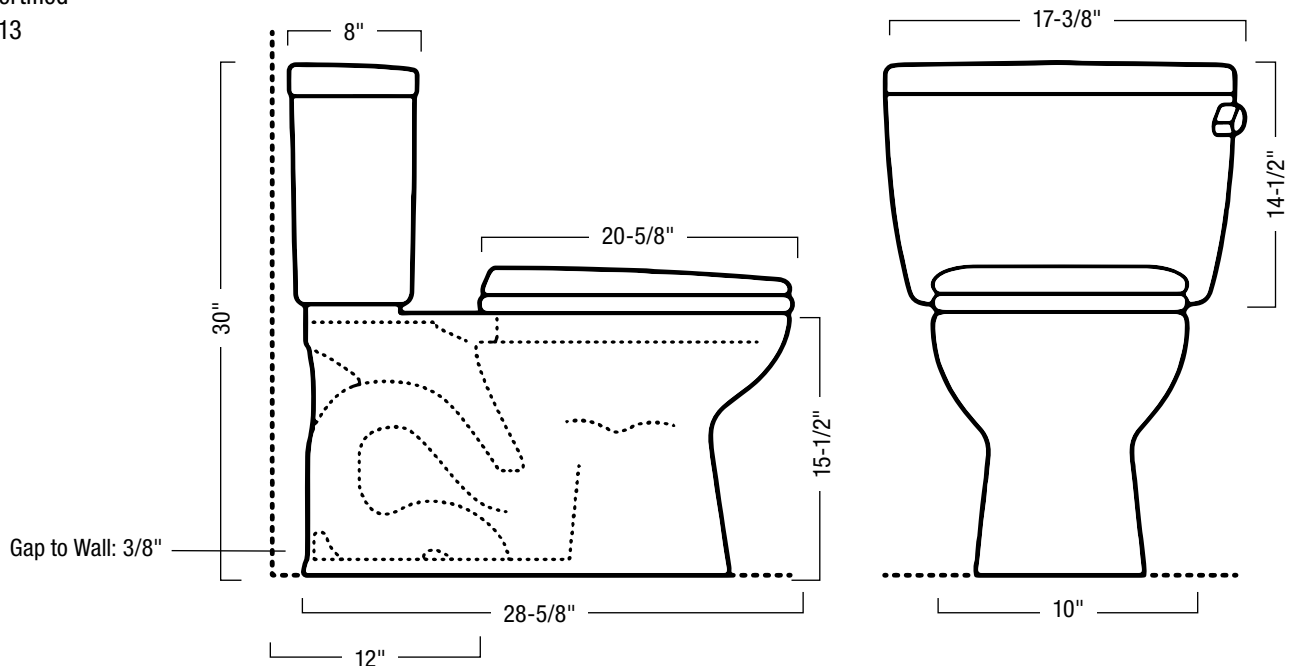

Codes and Certifications

- cUPC Listed
- WaterSense Certified
- CSA B45.1 2013

Warranty and Codes

This product comes complete with installation, operating, care and maintenance instructions. All PROFLO fixtures carry a lifetime limited warranty on vitreous china and a 5-year limited warranty on fittings. In an effort to continually improve our products, we will make design changes from time to time. We reserve the right to ship newly designed product to fill any order unless we agree in writing to do otherwise.