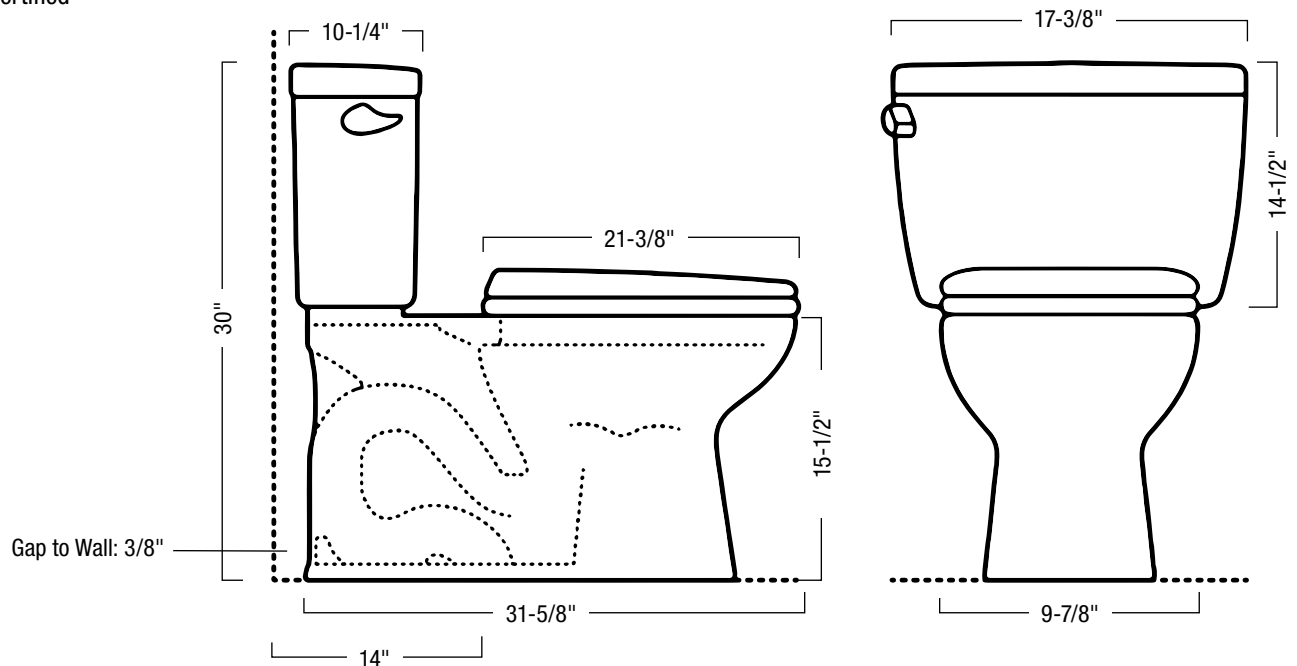

Codes and Certifications

- cUPC Listed
- WaterSense Certified
- CSA B45.1

Warranty and Codes

This product comes complete with installation, operating, care and maintenance instructions. All PROFLO fixtures carry a lifetime limited warranty on vitreous china and a 5-year limited warranty on fittings. In an effort to continually improve our products, we will make design changes from time to time. We reserve the right to ship newly designed product to fill any order unless we agree in writing to do otherwise.