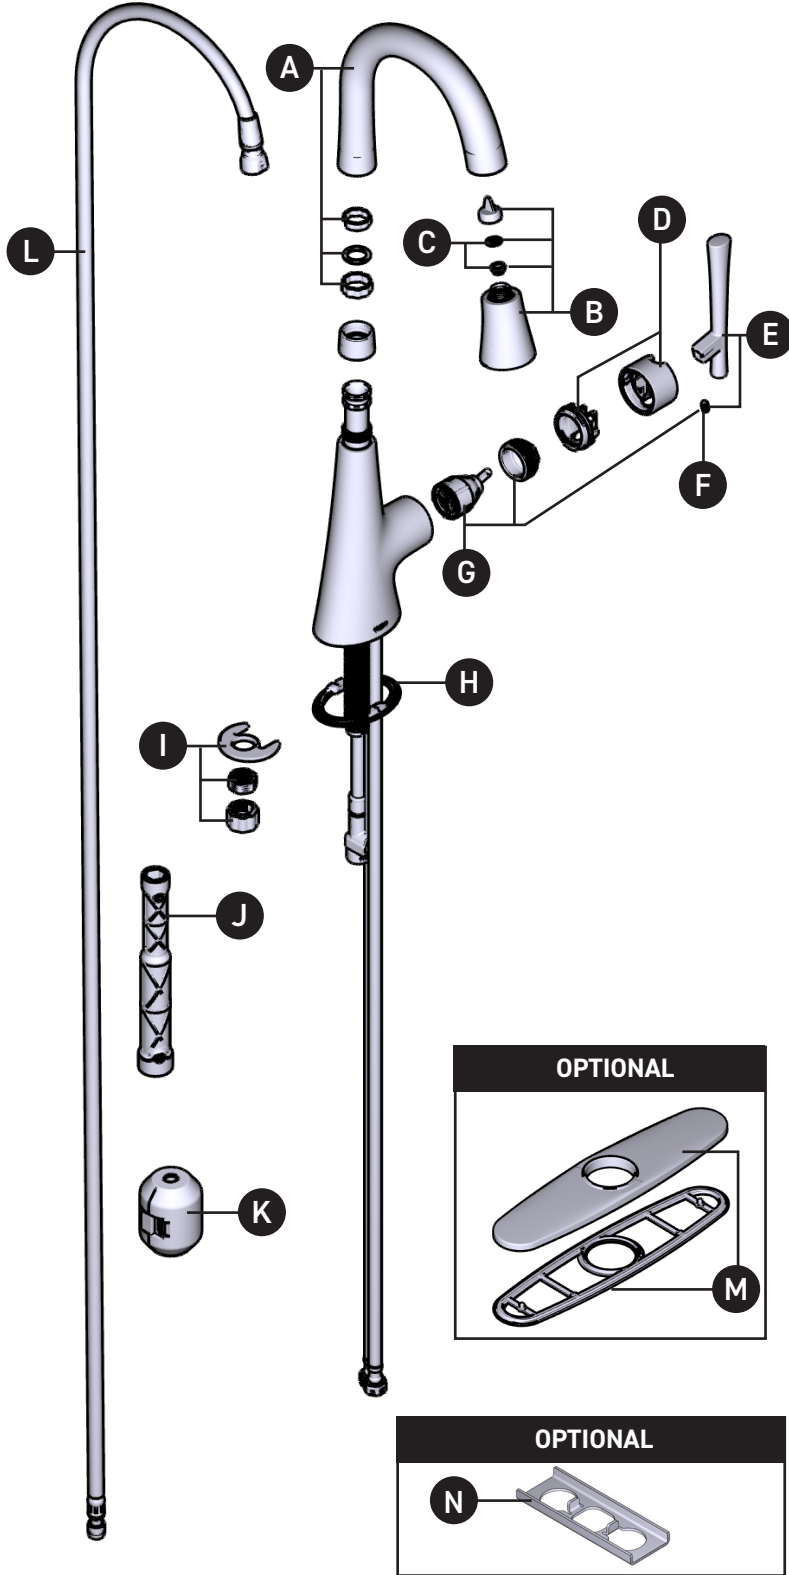

MOEN®

ORDER BY PART NUMBER

Illustrated Parts Kurv™

Single-Handle High Arc Pulldown Bar Faucet

MODEL	HANDLE	FINISH
6126	Lever	Chrome
6126BL	Lever	Matte Black
6126NL	Lever	Nickel
6126SRS	Lever	Spot Resist Stainless

ID	Kit Number	Kit Description	Finish
A	204773	Spout Kit	Chrome
	204773BL		Matte Black
	204773NL		Nickel
	204773SRS		Spot Resist Stainless
B	204777	Wand Kit	Chrome
	204777BL		Matte Black
	204777NL		Nickel
	204777SRS		Spot Resist Stainless
C	158550	Wand Screen, O-Ring (1.5 gpm)	N/A
D	204688	Handle Dome	Chrome
	204688BL		Matte Black
	204688NL		Nickel
	204688SRS		Spot Resist Stainless
E	204687	Handle Kit	Chrome
	204687BL		Matte Black
	204687NL		Nickel
	204687SRS		Spot Resist Stainless
F	155023	Set Screw (requires 3/32" hex key)	N/A
G	160657	Cartridge, Cart. Nut & Set Screw	N/A
H	204779	Gasket Kit	Chrome/SRS
	204779BL		Matte Black
I	192155	Mounting Hardware	N/A
J	118305	Installation Tool	N/A
K	195361	Hose Weight	N/A
L	150259	Pulldown Hose	N/A
M	141002	Escutcheon Kit (optional)	Chrome
	141002BL		Matte Black
	141002NL		Nickel
	141002SRS		Spot Resist Stainless
N	176787	Mounting Bracket (optional)	N/A