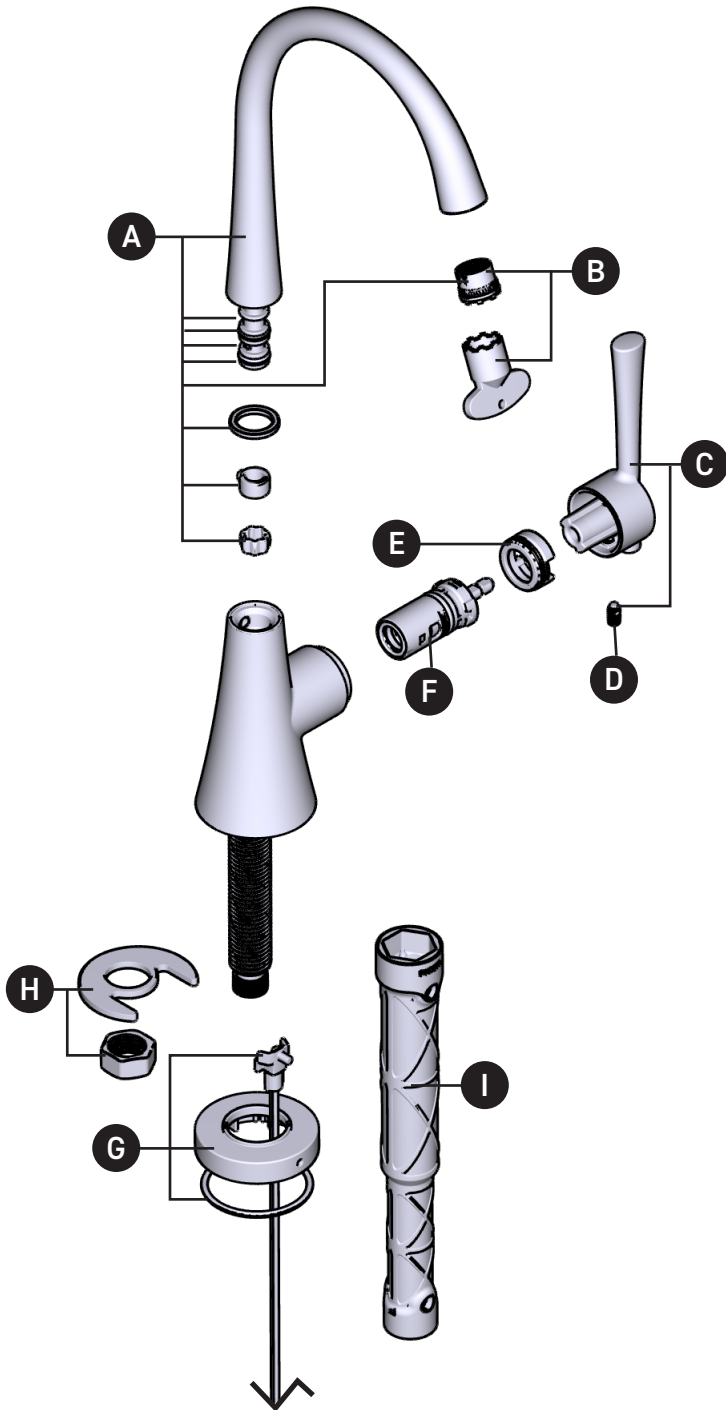

Illustrated Parts Kurv™

Transitional Beverage Faucet

MODEL	HANDLE	FINISH
S5560	Lever	Chrome
S5560BL	Lever	Matte Black
S5560NL	Lever	Nickel
S5560SRS	Lever	Spot Resist Stainless

ID	Kit Number	Kit Description	Finish
A	100961	Spout Kit	Chrome
	100961BL		Matte Black
	100961NL		Nickel
	100961SRS		Spot Resist Stainless
B	316711	Aerator Kit	N/A
C	204778	Handle Kit	Chrome
	204778BL		Matte Black
	204778NL		Nickel
	204778SRS		Spot Resist Stainless
D	155023	Set Screw <i>(requires 3/32" hex key)</i>	N/A
E	100955	Cartridge Nut	N/A
F	1234	Cartridge	N/A
G	100957	Spout Escutcheon	Chrome
	100957BL		Matte Black
	100957NL		Nickel
	100957SRS		Spot Resist Stainless
H	132597	Hardware Kit	N/A
I	118305	Installation Tool	N/A