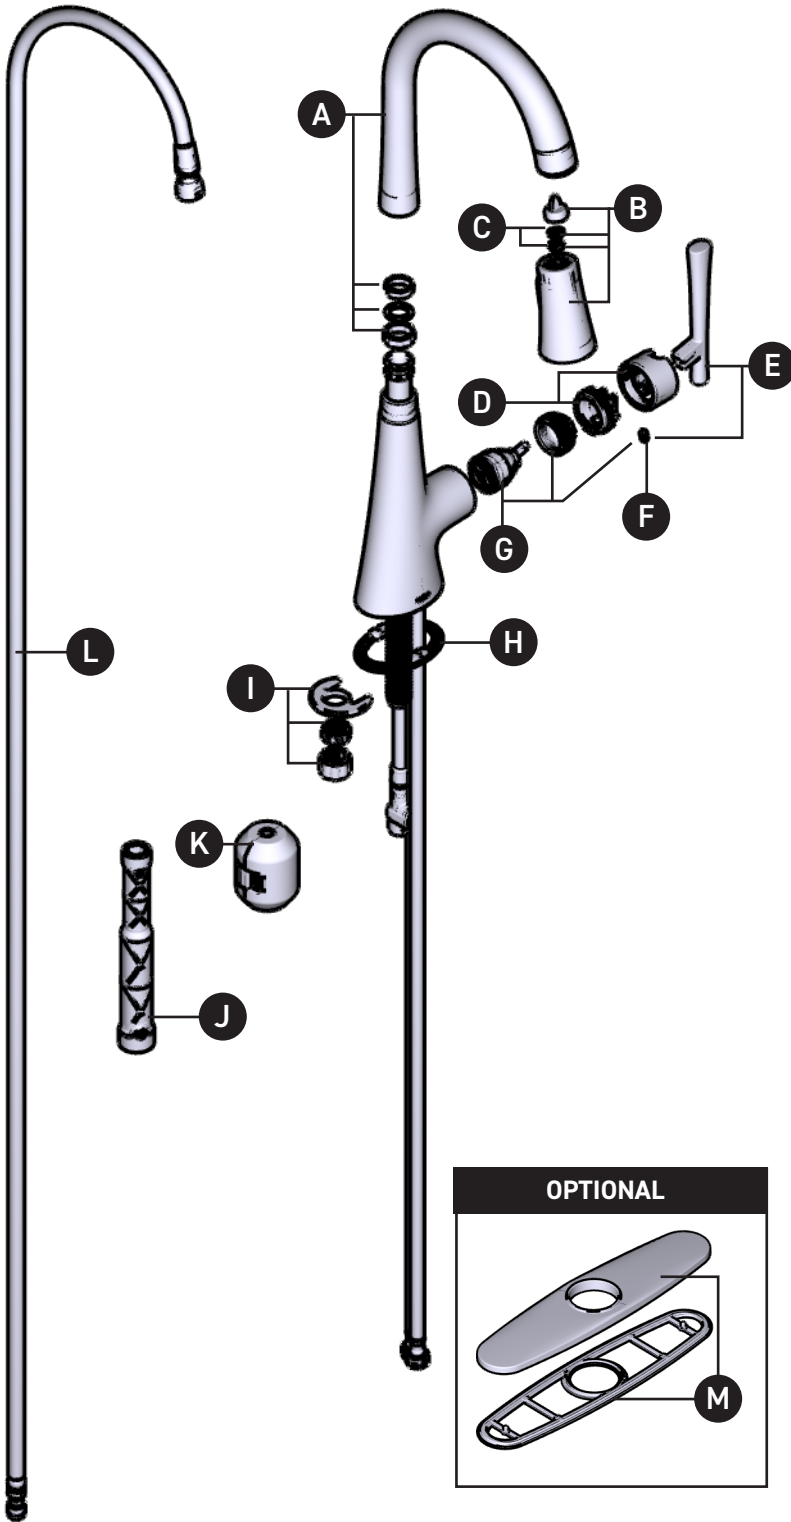

Illustrated Parts Kurv™

Single-Handle High Arc Pulldown Kitchen Faucet

MODEL	HANDLE	FINISH
9126	Lever	Chrome
9126BL	Lever	Matte Black
9126NL	Lever	Nickel
9126SRS	Lever	Spot Resist Stainless

ID	Kit Number	Kit Description	Finish
A	204772	Spout Kit	Chrome
	204772BL		Matte Black
	204772NL		Nickel
	204772SRS		Spot Resist Stainless
B	204775	Wand Kit	Chrome
	204775BL		Matte Black
	204775NL		Nickel
	204775SRS		Spot Resist Stainless
C	141025	Wand Screen, O-Ring (1.5 gpm)	N/A
D	204688	Handle Dome	Chrome
	204688BL		Matte Black
	204688NL		Nickel
	204688SRS		Spot Resist Stainless
E	204687	Handle Kit	Chrome
	204687BL		Matte Black
	204687NL		Nickel
	204687SRS		Spot Resist Stainless
F	155023	Set Screw (requires 3/32" hex key)	N/A
G	160657	Cartridge, Cart. Nut & Set Screw	N/A
H	204779	Gasket Kit	Chrome/SRS
	204779BL		Matte Black
I	192155	Mounting Hardware	N/A
J	118305	Installation Tool	N/A
K	195361	Hose Weight	N/A
L	150259	Pulldown Hose	N/A
M	141002	Escutcheon Kit (optional)	Chrome
	141002BL		Matte Black
	141002NL		Nickel
	141002SRS		Spot Resist Stainless
N	176787	Mounting Bracket (optional)	N/A