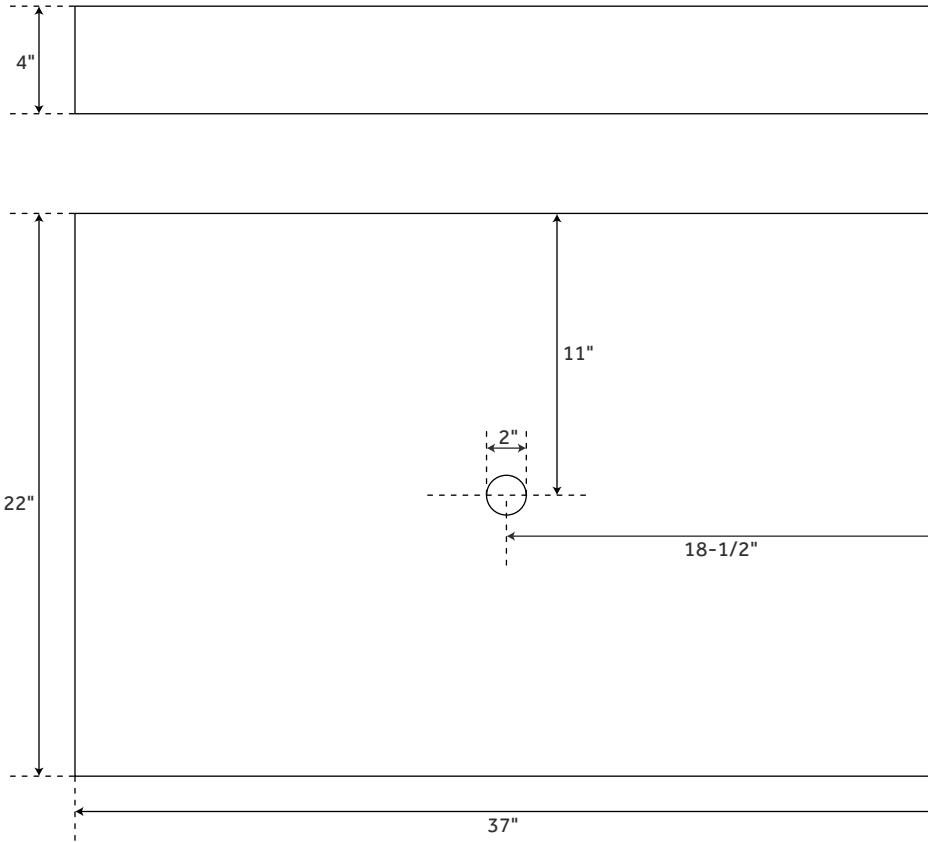

### FEATURES

- Vanity Top Depth: 22"
- Vanity Top Width: 37"
- Stone Vanity Top Thickness: 3cm
- Bamboo Vanity Top Thickness: 1"