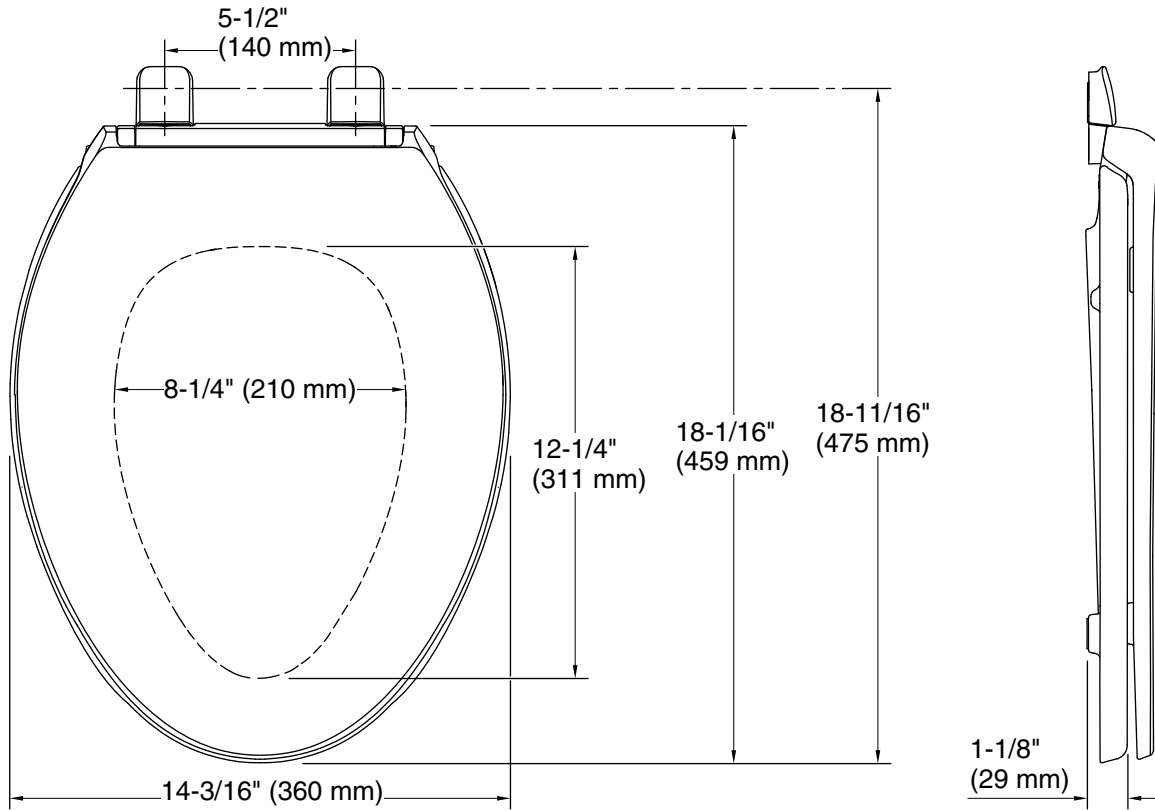

Border™ ReadyLatch™ Quiet-Close™

Elongated toilet seat
K-24495-A

Features

- Grip-Tight installation hardware makes it easy to fasten the seat – everything is done from above the bowl.
- ReadyLatch® hinge provides a positive lock/unlock latch to securely hold seat in position, yet seat easily removes for cleaning or adjusting fit.
- Grip-Tight bumpers hold seat firmly in place.
- Quiet-Close™ elongated seat closes quietly.
- Elongated closed-front seat.
- Contoured seat for user comfort.
- Antimicrobial agent inhibits growth of odor-causing bacteria, mold, and mildew. This product does not protect users against bacteria, viruses, or other disease organisms. Always clean and wash this product thoroughly before and after each use.

Color	Code	Description
-------	------	-------------

	0	White
	96	Biscuit

Border™ ReadyLatch™ Quiet-Close™
Elongated toilet seat
K-24495-A

Technical Information

All product dimensions are nominal.

Seat shape type: Elongated
Seat front type: Closed-front
Seat-mounting holes: 5-1/2" (140 mm)