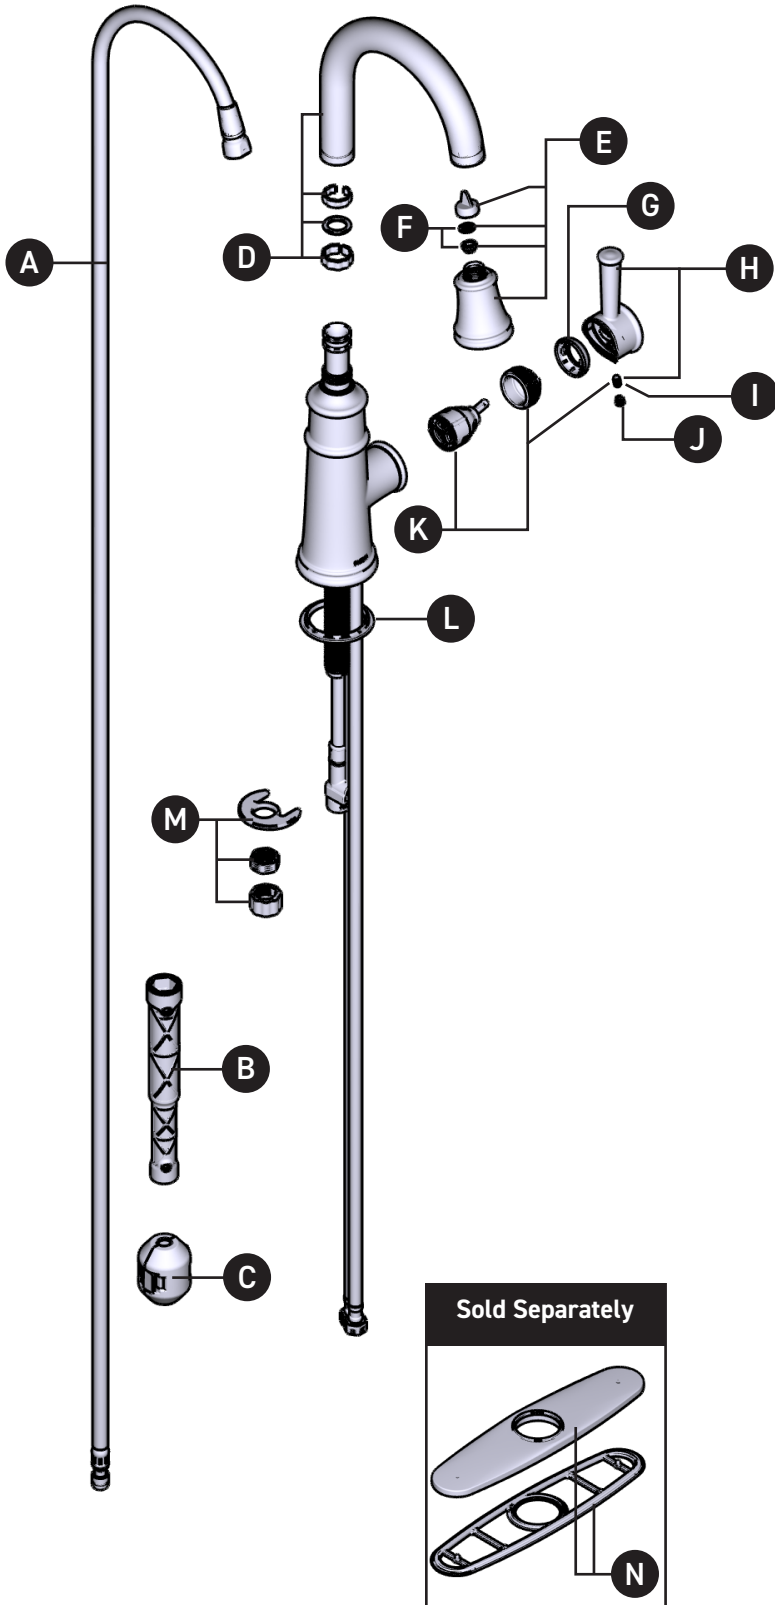

MOEN®

ORDER BY PART NUMBER

Illustrated Parts

Belfield™

Single-Handle Pulldown Prep/Bar Faucet

MODEL	HANDLE	FINISH
6260	Lever	Chrome
6260BL	Lever	Matte Black
6260ORB	Lever	Oil Rubbed Bronze
6260SRS	Lever	Spot Resist Stainless

ID	Kit Number	Kit Description	Finish
A	150259	Pulldown Hose Kit	N/A
B	118305	Installation Tool	N/A
C	125989	Hose Weight	N/A
D	176079	Spout Kit	Chrome
	176079BL		Matte Black
	176079ORB		Oil Rubbed Bronze
	176079SRS		Spot Resist Stainless
E	205850	Wand Kit	Chrome
	205850BL		Matte Black
	205850ORB		Oil Rubbed Bronze
	205850SRS		Spot Resist Stainless
F	158550	Wand Screen & O-Ring Kit (1.5 gpm)	N/A
G	160660	Handle Dome	Chrome
	160660BL		Matte Black
	160660ORB		Oil Rubbed Bronze
	160660SRS		Spot Resist Stainless
H	205845	Handle Kit	Chrome
	205845BL		Matte Black
	205845ORB		Oil Rubbed Bronze
	205845SRS		Spot Resist Stainless
I	155023	Set Screw (Requires 3/32" hex key)	N/A
J	152859	Plug Button	Chrome
	152859BL		Matte Black
	152859ORB		Oil Rubbed Bronze
	152859SRS		Spot Resist Stainless
K	160657	Cartridge, Cart.Nut & Set Screw	N/A
L	143338	Gasket Kit	Chrome
	143338BL		Matte Black (Use for Spot Resist Stainless)
M	192155	Mounting Hardware	N/A
N	157328	Escutcheon & Gasket Kit	Chrome
	157328BL		Matte Black
	157328ORB		Oil Rubbed Bronze
	157328SRS		Spot Resist Stainless