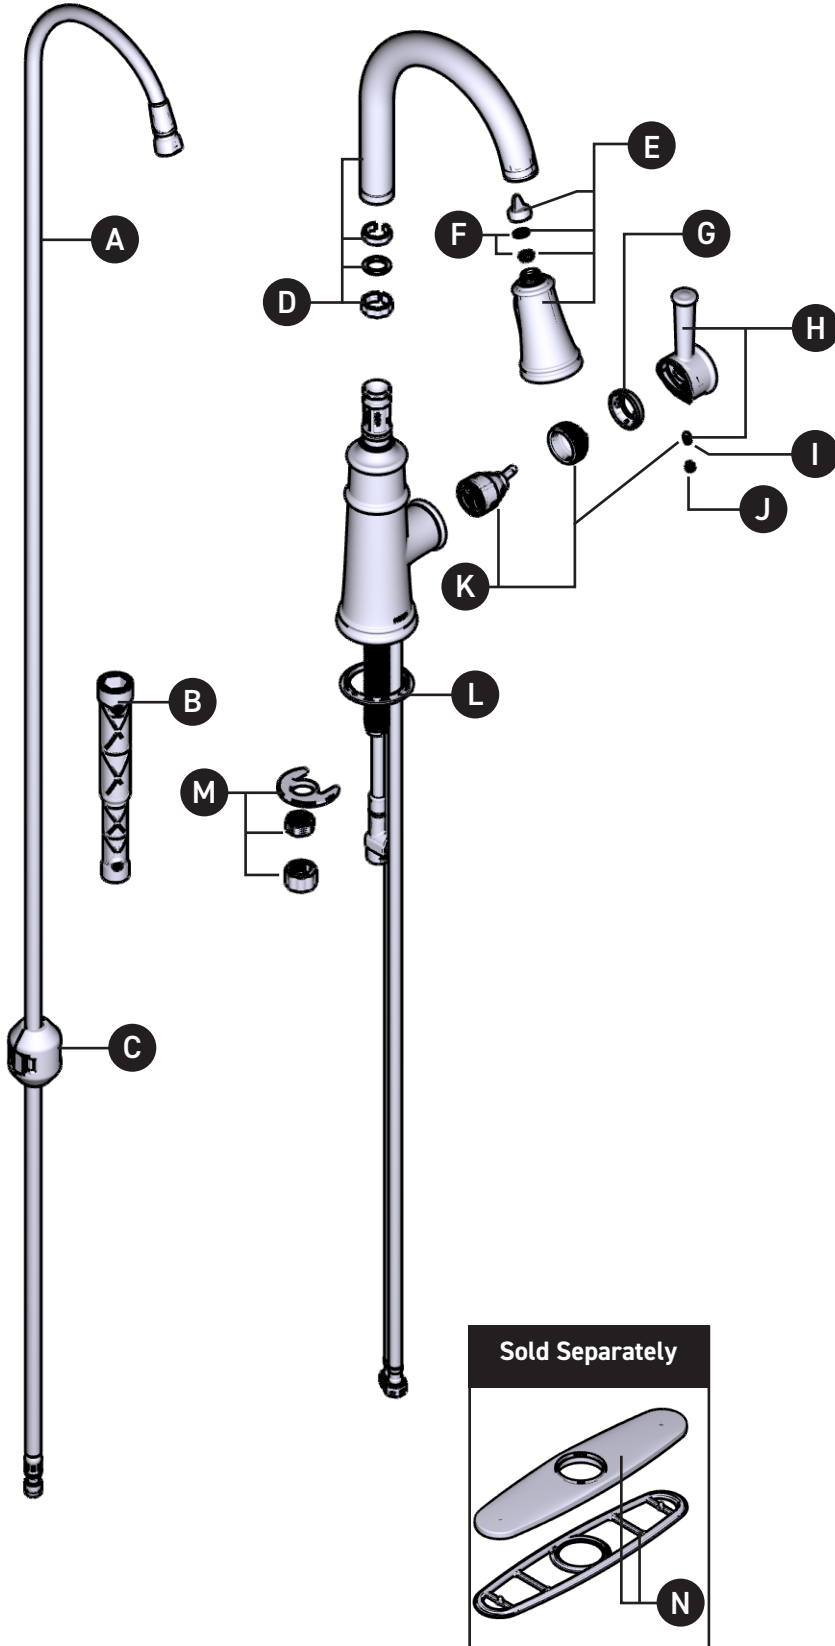

Illustrated Parts

Belfield™

Single-Handle High-Arc Pulldown Kitchen Faucet

MODEL	HANDLE	FINISH
7260	Lever	Chrome
7260BL	Lever	Matte Black
7260ORB	Lever	Oil Rubbed Bronze
7260SRS	Lever	Spot Resist Stainless

ID	Kit Number	Kit Description	Finish
A	150259	Pulldown Hose Kit	N/A
B	118305	Installation Tool	N/A
C	125989	Hose Weight	N/A
D	176076	Spout Kit	Chrome
	176076BL		Matte Black
	176076ORB		Oil Rubbed Bronze
	176076SRS		Spot Resist Stainless
E	205846	Wand Kit	Chrome
	205846BL		Matte Black
	205846ORB		Oil Rubbed Bronze
	205846SRS		Spot Resist Stainless
F	158550	Wand Screen & O-Ring Kit (1.5 gpm)	N/A
G	160660	Handle Dome	Chrome
	160660BL		Matte Black
	160660ORB		Oil Rubbed Bronze
	160660SRS		Spot Resist Stainless
H	205845	Handle Kit	Chrome
	205845BL		Matte Black
	205845ORB		Oil Rubbed Bronze
	205845SRS		Spot Resist Stainless
I	155023	Set Screw (Requires 3/32" hex key)	N/A
J	152859	Plug Button	Chrome
	152859BL		Matte Black
	152859ORB		Oil Rubbed Bronze
	152859SRS		Spot Resist Stainless
K	160657	Cartridge, Cart.Nut & Set Screw	N/A
L	143338	Gasket Kit	Chrome
	143338BL		Matte Black (Use for Spot Resist Stainless)
M	192155	Mounting Hardware	N/A
N	157328	Escutcheon & Gasket Kit	Chrome
	157328BL		Matte Black
	157328ORB		Oil Rubbed Bronze
	157328SRS		Spot Resist Stainless