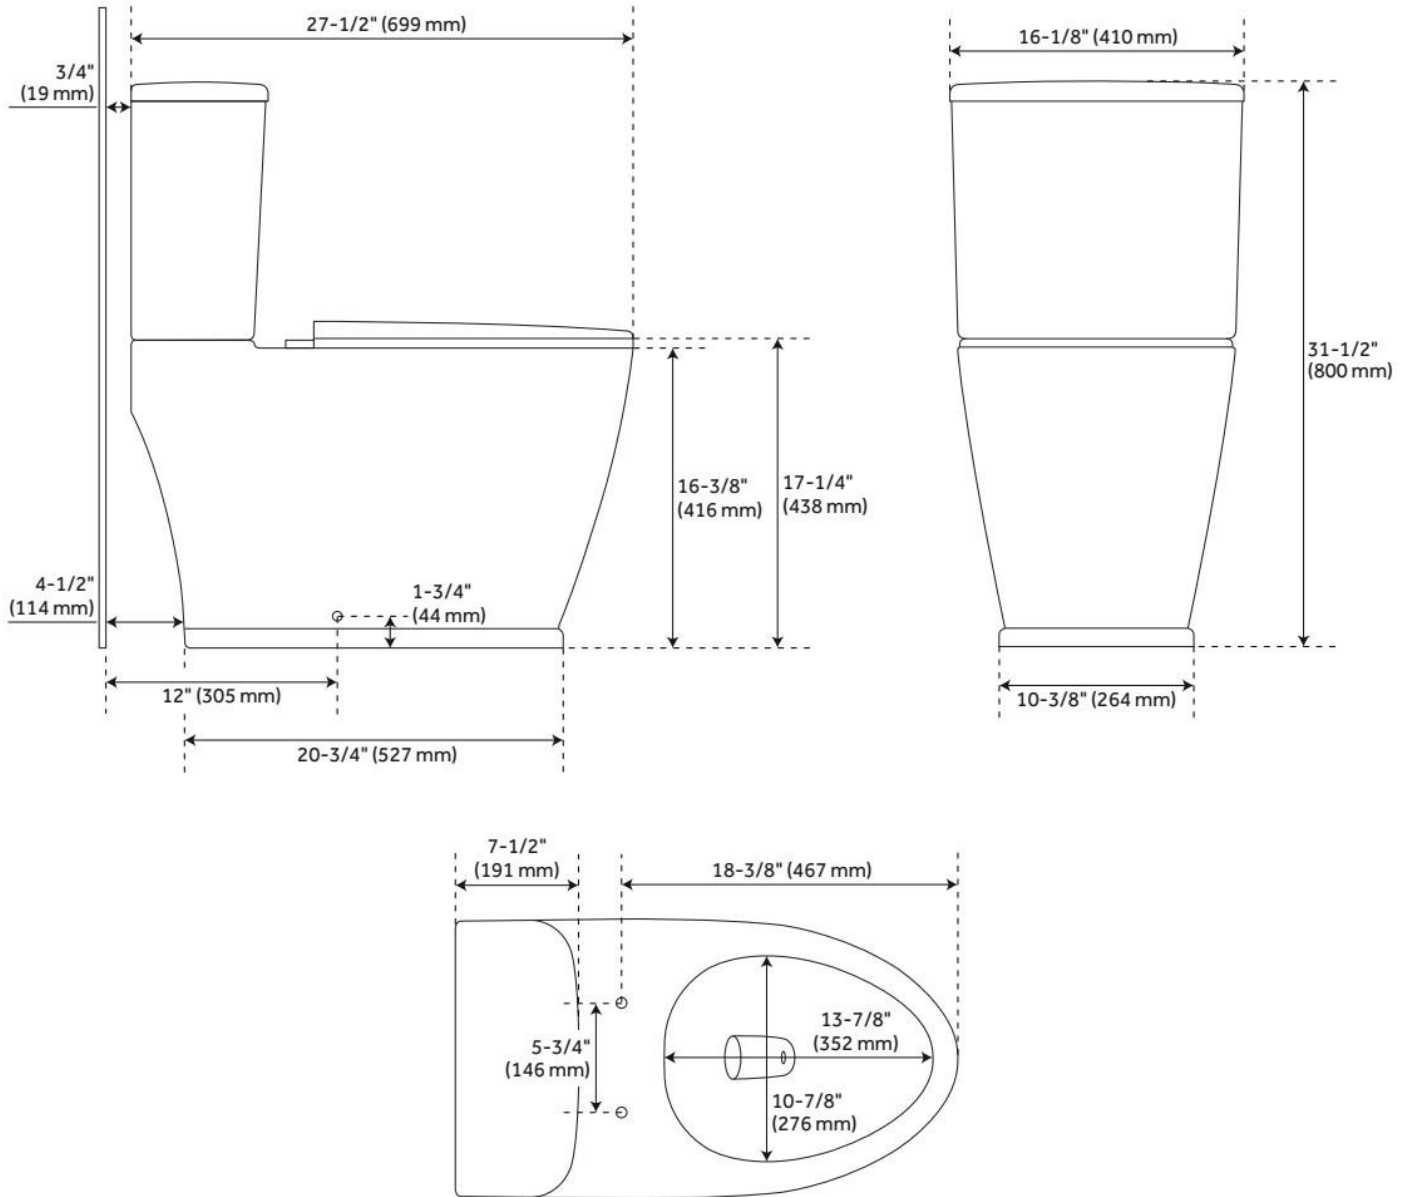

PENDLETON TWO-PIECE ELONGATED SKIRTED TOILET

SKU: 953252

Code: SHPT240S, SHPT200, SHBDS300

FEATURES

Material: Vitreous China
Product Finish: White
Toilet Style: 2-Piece
Flush Handle Location: Left
Bowl Height: 16-3/8"
Bowl Shape: Elongated
Rough-in: 12"
Gallons Per Flush: 1.28 GPF (4.8 LPF)
Flush Type: Gravity
Flush Valve Size: 3"
Trapway Diameter: 2"
Seat Included: Yes
Water Spot: 9" x 8"

ASME A112.19.2/CSA B45.1, ASME A112.4.2/CSA B45.16, ICC/ANSI A117.1, CEC Listed, WaterSense by IAPMO, Massachusetts Accepted, LISTED ID: SHPT240S.XX/SHPT200.XX, SHPT240S.XX/SHPT200.XX, SHBDS300WH

ADDITIONAL FEATURES

- Skirted bowl with concealed trapway.
- Toilet with a standard seat meets ADA requirements when installed according to ADA guidelines.
- Optional Bidet Seat:
- Side knob allows for adjustment water volume and cleaning type.
- Spray nozzle features multiple holes for a softer cleanse and water saving operation.
- Spray nozzle is self-cleaning, antibacterial, and removable for further cleaning.
- Bidet seat has a glossy finish with protective bumpers.
- Soft-closing seat and lid.
- Installs easily with quick-release system.
- Bidet Seat Lever Finish: Brushed Nickel.

REVISED 1/10/2025

PENDLETON TWO-PIECE ELONGATED SKIRTED TOILET

SKU: 953252

Code: SHPT240S, SHPT200, SHBDS300

REVISED 1/10/2025