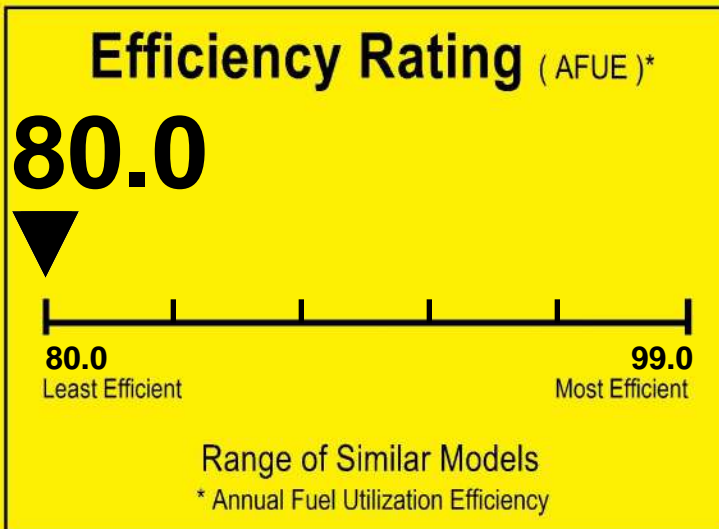

U.S. Government

Federal law prohibits removal of this label before consumer purchase.

ENERGYGUIDE

Furnace
Non-Weatherized
Natural Gas, Propane Gas

TRANE
Model S8X1B080M4PS***

For energy cost info, visit
productinfo.energy.gov