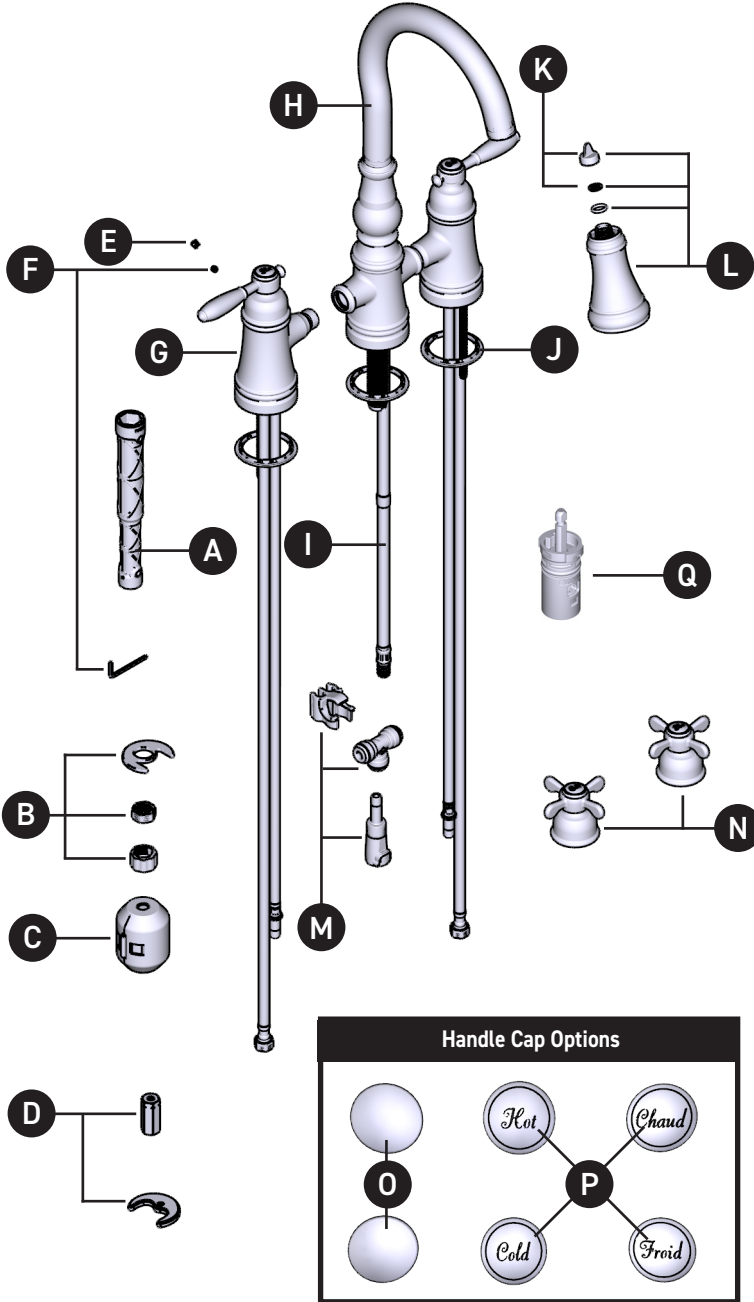

MOEN®

ORDER BY PART NUMBER

MODEL	FINISH
S73204	Chrome
S73204BG	Brushed Gold
S73204BL	Matte Black
S73204NL	Polished Nickel
S73204ORB	Oil Rubbed Bronze
S73204SRS	Spot Resist Stainless

Illustrated Parts TWO-HANDLE PULLDOWN KITCHEN FAUCET

ID	Kit Description	Kit Number	Finish
A	Installation Tool	118305	N/A
B	Mounting Hardware (Center Receptor)	192155	N/A
C	Weight Kit	195361	N/A
D	Mounting Hardware (Side Receptor, 1 per kit)	168809	N/A
E	Plug Button (1 per kit)	152859	Chrome
		152859BG	Brushed Gold
		152859BL	Matte Black
		152859NL	Polished Nickel
		152859ORB	Oil Rubbed Bronze
		152859SRS	Spot Resist Stainless
F	Hex Key and Set Screw Kit (2 set screws per kit)	201720	N/A
G	Hot and Cold Lever Handle Kit	207074	Chrome
		207074BG	Brushed Gold
		207074BL	Matte Black
		207074NL	Polished Nickel
		207074ORB	Oil Rubbed Bronze
		207074SRS	Spot Resist Stainless
H	Spout Kit	195363	Chrome
		195363BG	Brushed Gold
		195363BL	Matte Black
		195363NL	Polished Nickel
		195363ORB	Oil Rubbed Bronze
		195363SRS	Spot Resist Stainless
I	Pulldown Hose	207071	N/A
J	Gasket Kit (1 per kit)	195362	Chrome, Brushed Gold, Polished Nickel, Spot Resist Stainless
		198362BL	Matte Black and Oil Rubbed Bronze
K	Wand Screen O Ring Kit	141025	N/A
L	Wand Kit	195370	Chrome
		195370BG	Brushed Gold
		195370BL	Matte Black
		195370NL	Polished Nickel
		195370ORB	Oil Rubbed Bronze
		195370SRS	Spot Resist Stainless
M	Bridge Hose Clip Kit	207073	N/A
N	Hot and Cold Cross Handle Kit	207072	Chrome
		207072BG	Brushed Gold
		207072BL	Matte Black
		207072NL	Polished Nickel
		207072ORB	Oil Rubbed Bronze
		207072SRS	Spot Resist Stainless
O	Finished Handle Caps (x2)	195367	Chrome
		195367BG	Brushed Gold
		195367BL	Matte Black
		195367NL	Polished Nickel
		195367ORB	Oil Rubbed Bronze
		195367SRS	Spot Resist Stainless
P	Decorative Handle Caps (1 per kit)	154285	N/A
Q	Cartridge Kit (1 per kit)	1234	N/A