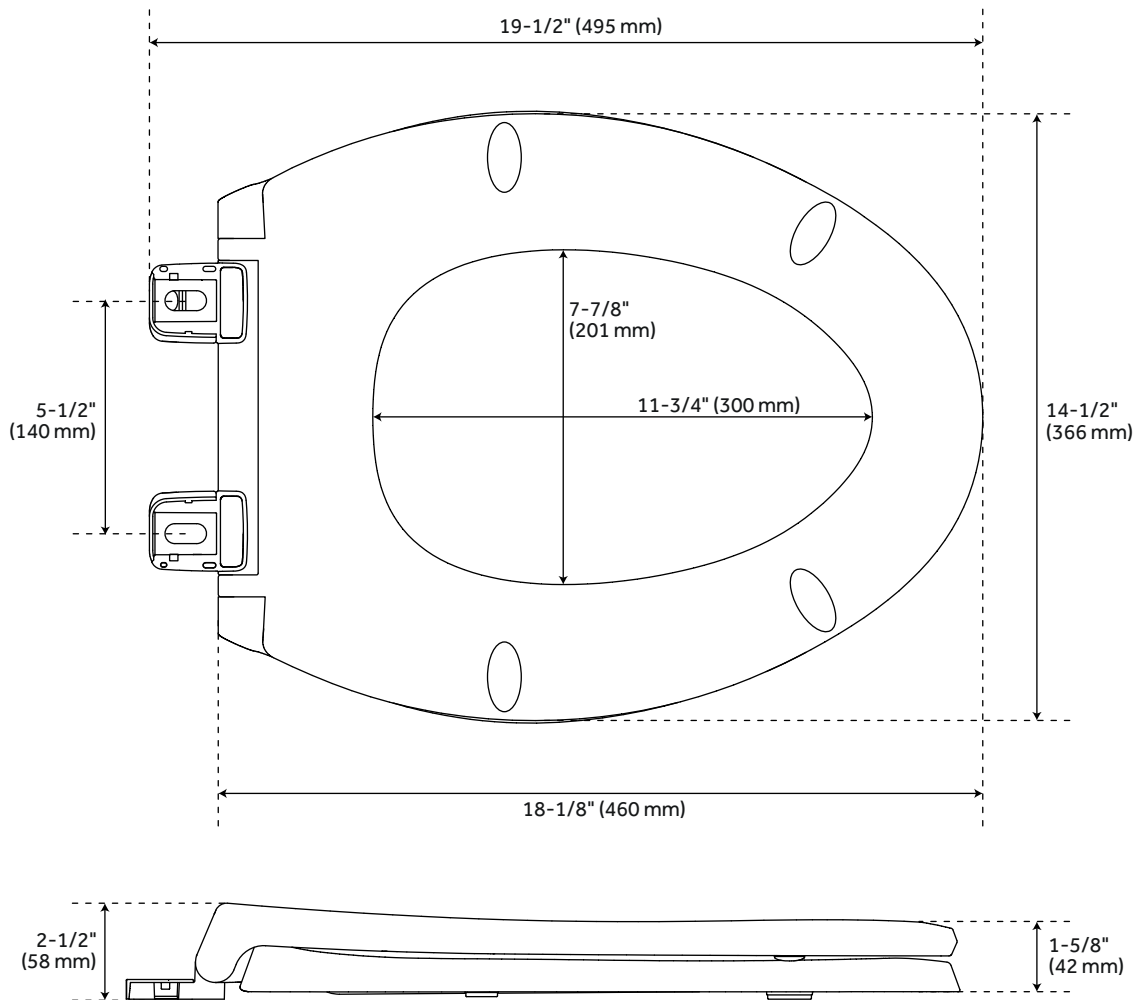

## FEATURES

Features: soft-close hinges  
Product Finish: Black  
Material: Plastic  
Length: 18-1/8"  
Width: 14-1/2"  
Height: 2-1/2"

# HEAVY DUTY SLOW-CLOSING ELONGATED TOILET SEAT - BLACK

SKU: 481269  
SHTSHEC2000

All dimensions and specifications are nominal and may vary. Use actual products for accuracy in critical situations.