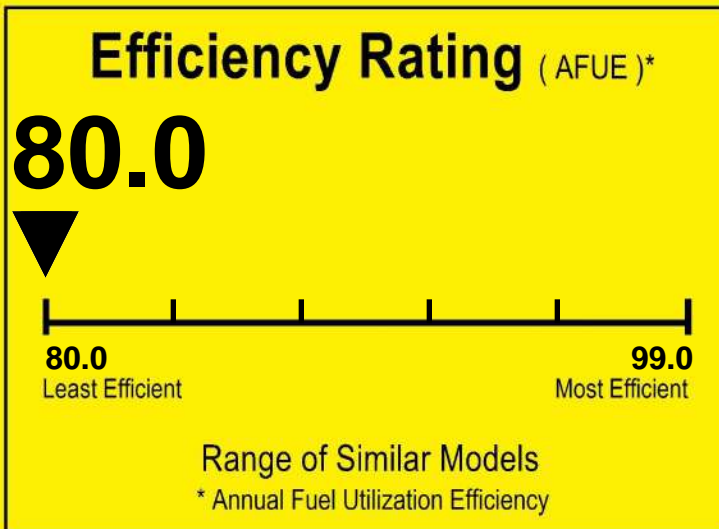

U.S. Government

Federal law prohibits removal of this label before consumer purchase.

ENERGYGUIDE

Furnace
Non-Weatherized
Natural Gas, Propane Gas

TRANE
Model S8X1A040M3PS***

For energy cost info, visit productinfo.energy.gov