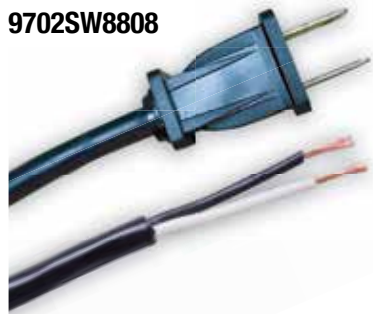

INDOOR ROUND REPLACEMENT POWER SUPPLY CORDS

9702SW8808

- Temperature rating of -40°F to 140°F (-40°C to 60°C)
- 125 voltage rating
- Common applications: vacuum, electric drill, work light

SPECIFICATIONS

STOCK #	GAUGE CONDUCTOR	JACKET TYPE	LENGTH (FT)	LENGTH (M)	CORD COLOR	AMPS	CASE PACK QUANTITY
9702SW8808	16/2	SJTW	6'	1.8 m	Black	13	25
9703SW8808			3'	0.9 m			
9706SW8808	16/3		6'	1.8 m			
9709SW8808			9'	2.7 m			
9716SW8808	14/3		6'	1.8 m		15	
9719SW8808			9'	2.7 m			

WORKSHOP | POWER SUPPLY