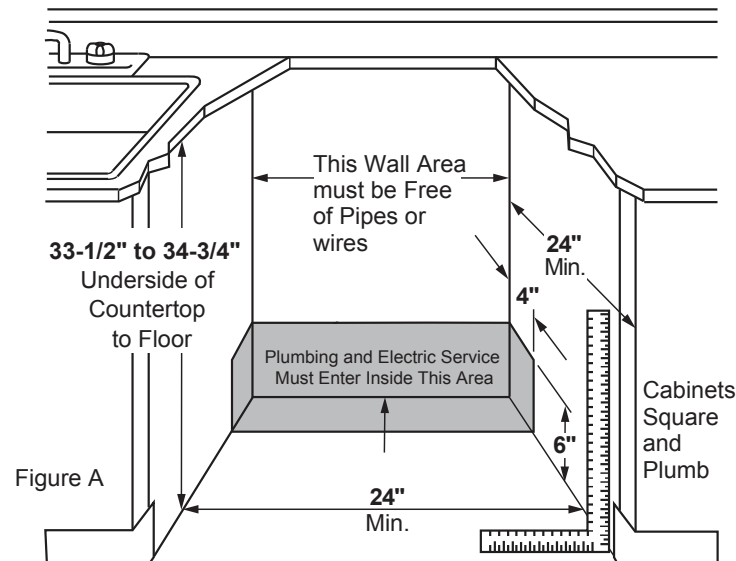

GDF450PSR/PGR

GE® Plastic Interior Dishwasher with Front Controls

DIMENSIONS AND INSTALLATION INFORMATION (IN INCHES)

ELECTRICAL RATING

Voltage AC.....	120
Hertz.....	60
Total connected load amperage.....	6.6
Calrod® heater watts max.....	800/500

For use on adequately wired 120-volt, 15-amp circuit having 2-wire service with a separate ground wire. This appliance must be grounded for safe operation.

INSTALLATION INFORMATION: Before installing, consult installation instructions packed with product for current dimensional data.