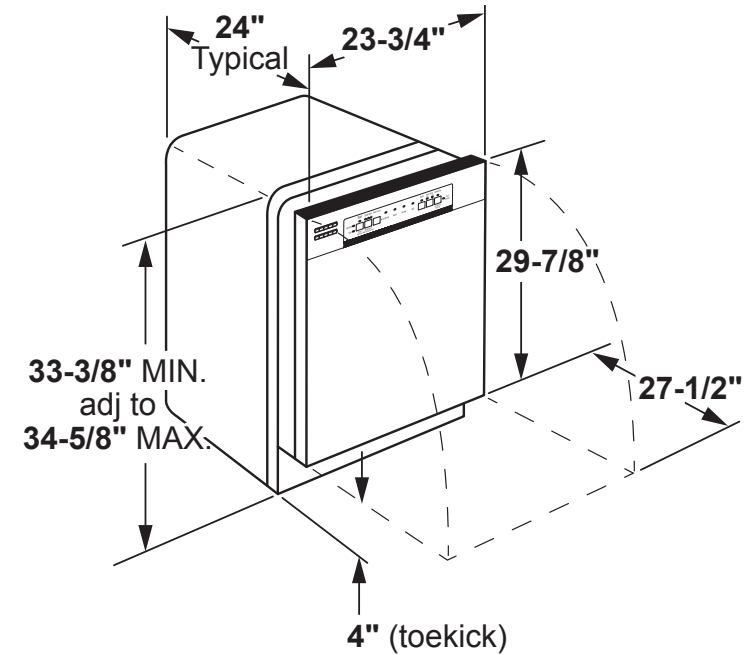

GDF450PSR/PGR

GE® Plastic Interior Dishwasher with Front Controls

DIMENSIONS AND INSTALLATION INFORMATION (IN INCHES)

ELECTRICAL RATING

Voltage AC.....	120
Hertz.....	60
Total connected load amperage.....	6.6
Calrod® heater watts max.....	800/500

For use on adequately wired 120-volt, 15-amp circuit having 2-wire service with a separate ground wire. This appliance must be grounded for safe operation.

INSTALLATION INFORMATION: Before installing, consult installation instructions packed with product for current dimensional data.