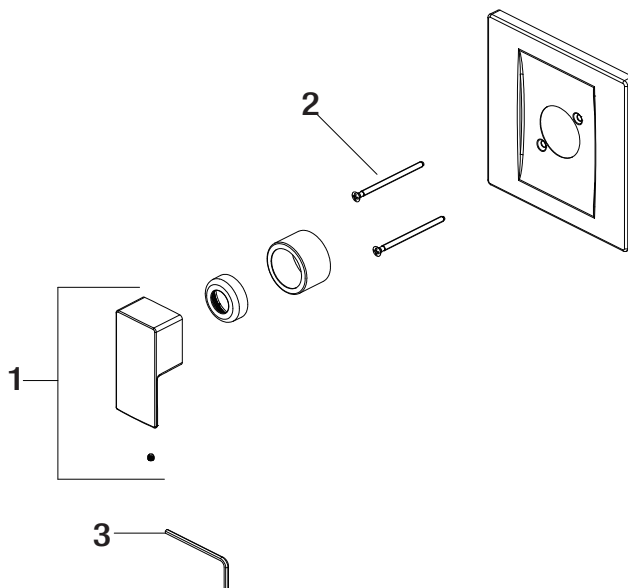

Warranty and Codes

This product comes complete with installation, operating, care and maintenance instructions. This PROFLO faucet carries a limited lifetime warranty when installed in residential applications. The warranty is five years in commercial applications. This product meets ASME: A112.1 8.1.